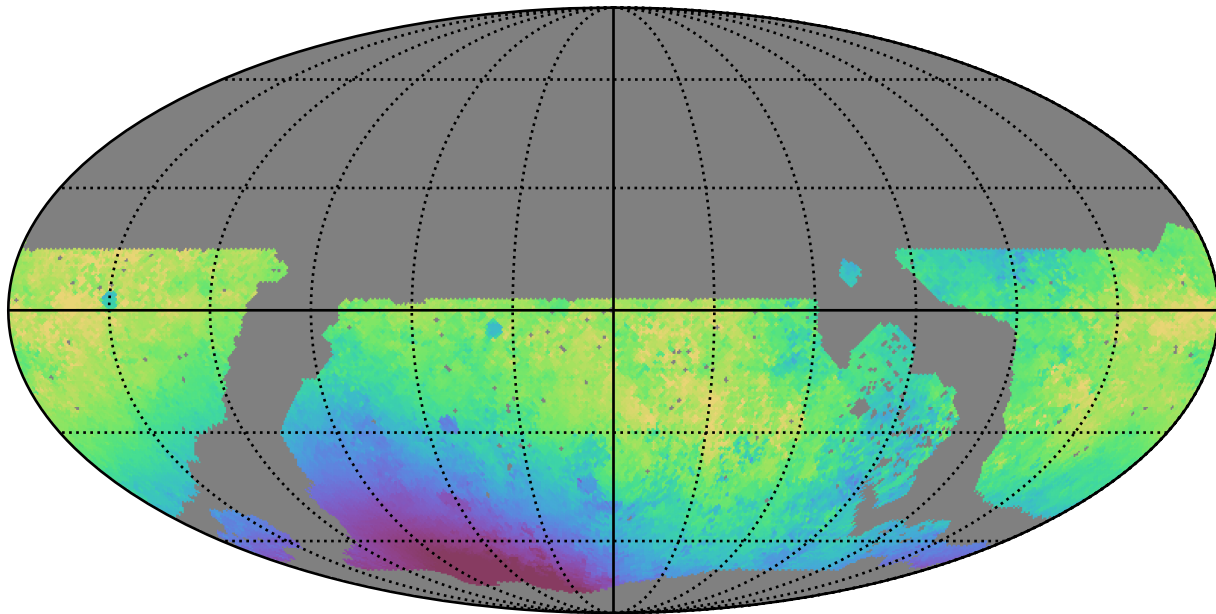

roll\_pause\_mjdp270\_v3.4\_10yrs WFD g band: Median solarElong

Median solarElong (degrees)