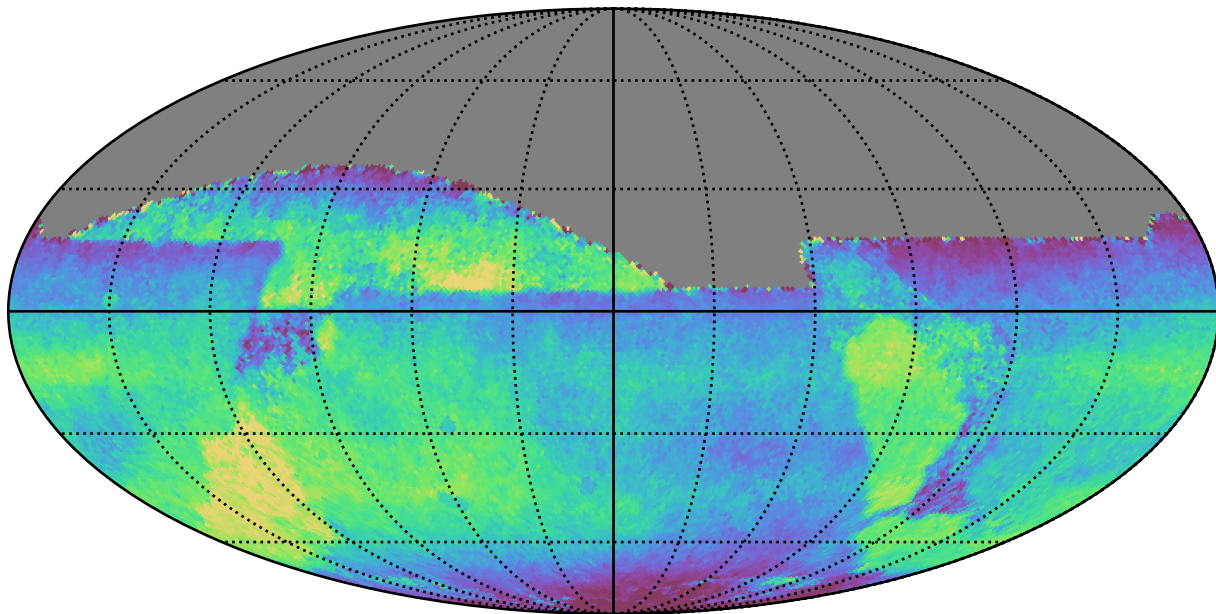

roll_pause_mjdp270_v3.4_10yrs All sky all bands: Median fiveSigmaDepth

22.88 22.96 23.04 23.12 23.20 23.28 23.36 23.44 23.52 23.60 23.76 23.86

Median fiveSigmaDepth (mag)