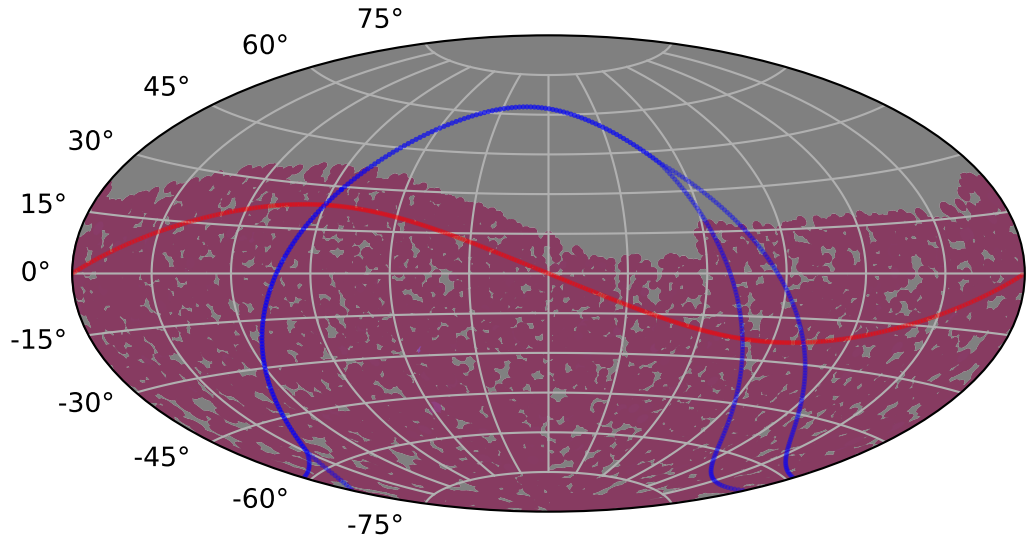

roll_pause_mjdp180_v3.4_10yrs : TDE_Quality_some_color_pnum

TDE_Quality_some_color_pnum
(Bad: 0, Good (obs every 2 night): 1)