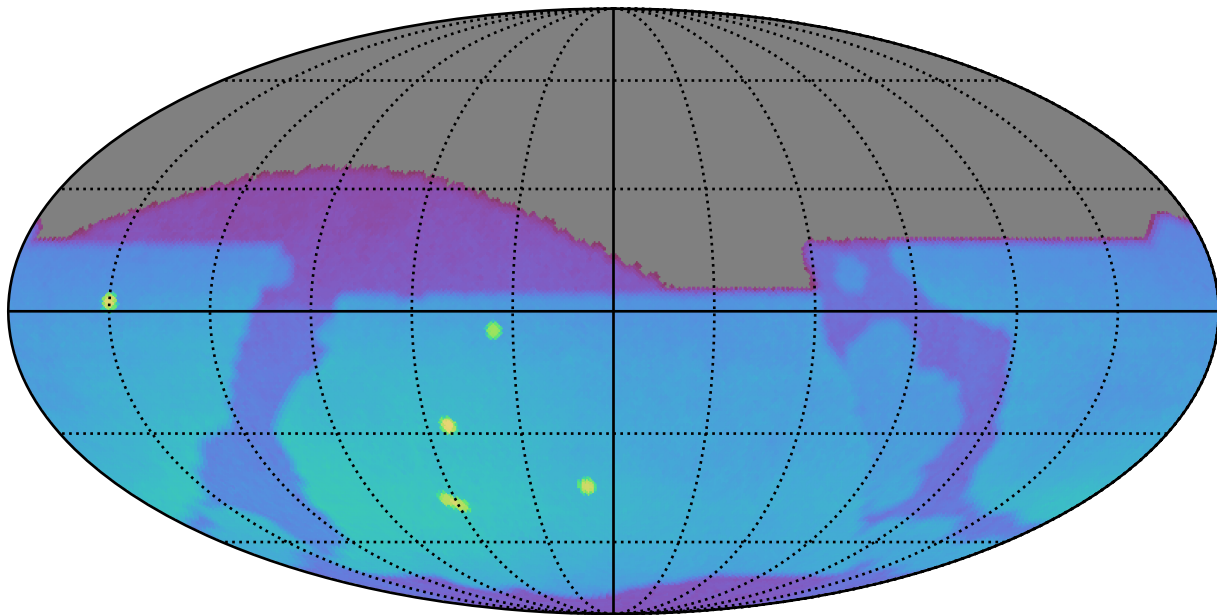

roll\_pause\_mjdp180\_v3.4\_10yrs : Brown Dwarf, L4

Brown Dwarf, L4 (pc)