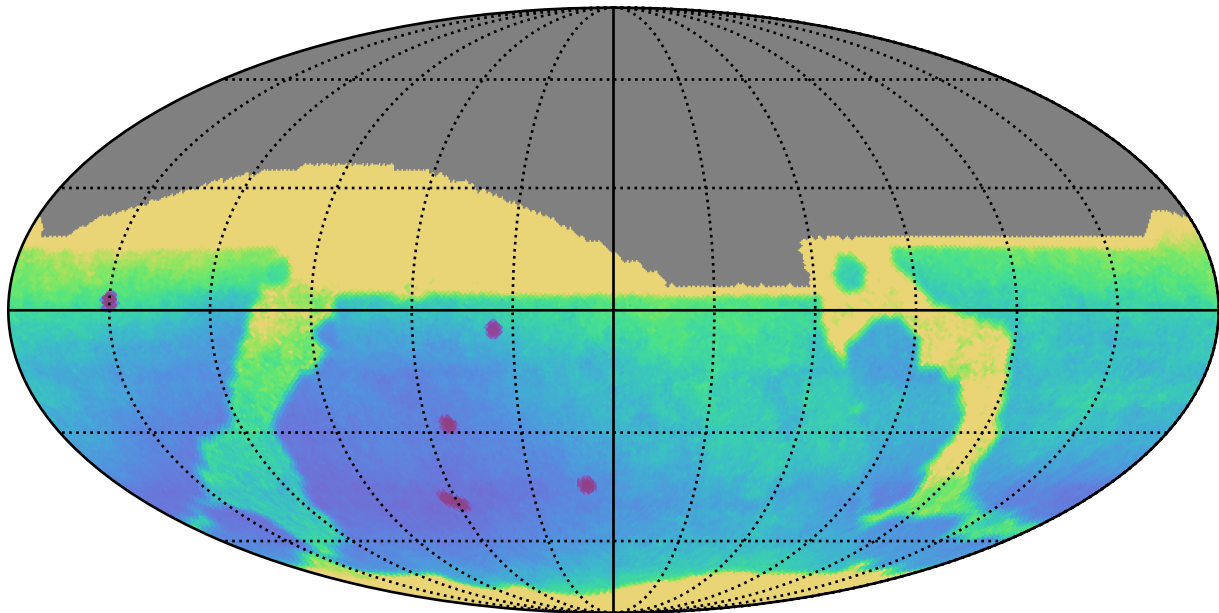

roll\_pause\_mjdp180\_v3.4\_10yrs All sky: Parallax Uncert @ 24.0

Parallax Uncert @ 24.0 (mas)