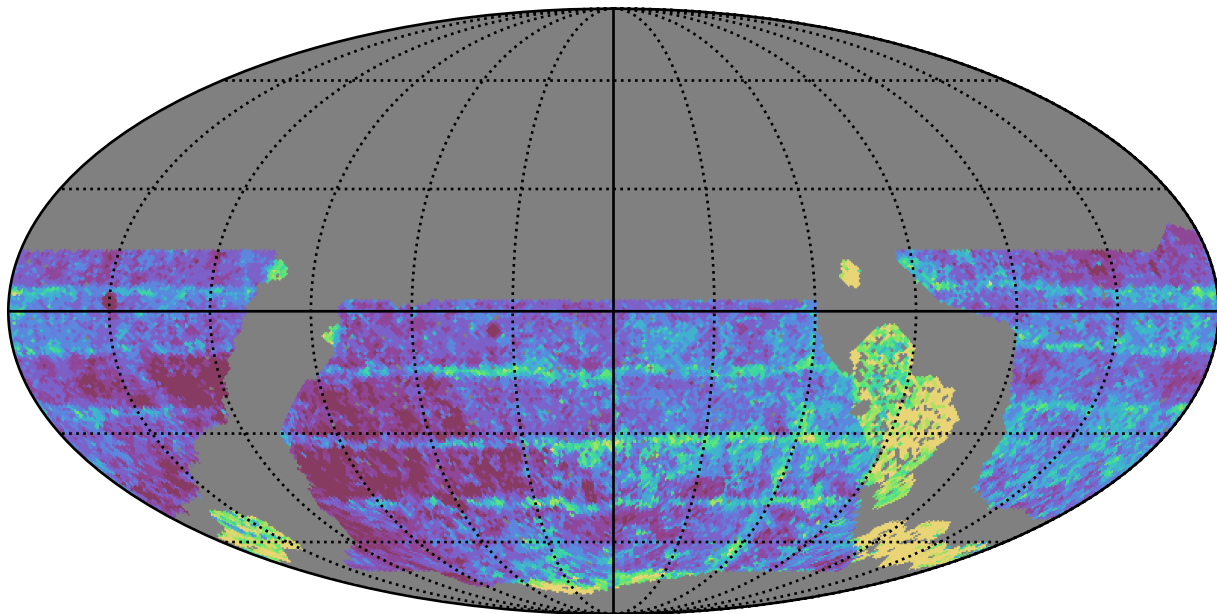

roll_pause_mjdp180_v3.4_10yrs WFD z band: Median Inter-Night Gap

Median Inter-Night Gap (days)