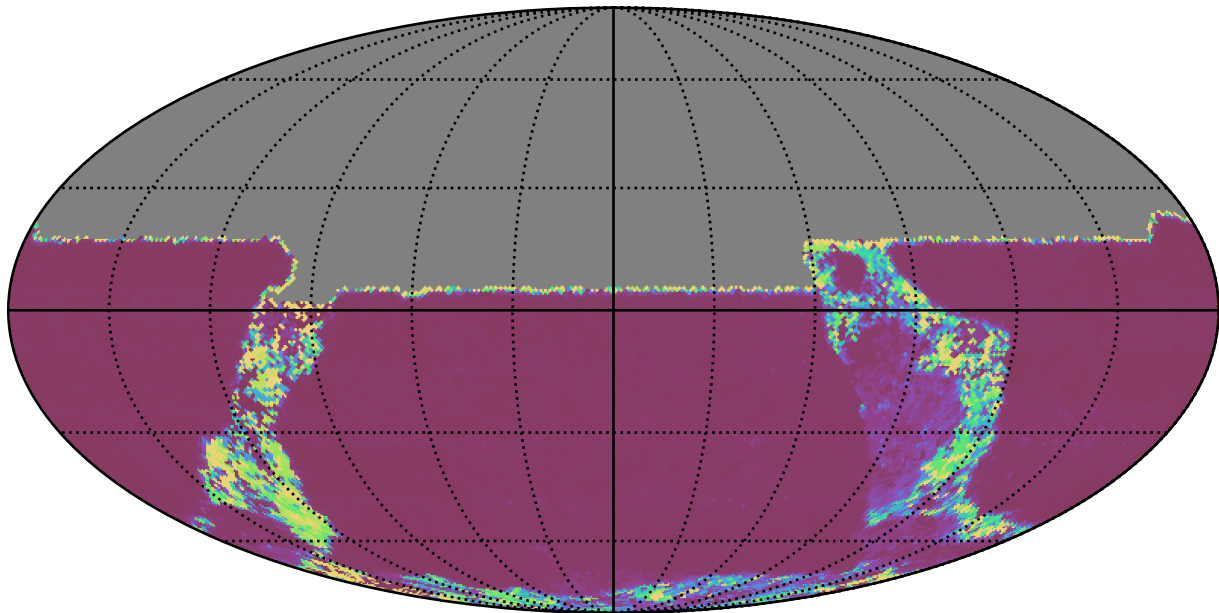

roll_pause_mjdp180_v3.4_10yrs All sky u band: Median Inter-Night Gap

Median Inter-Night Gap (days)