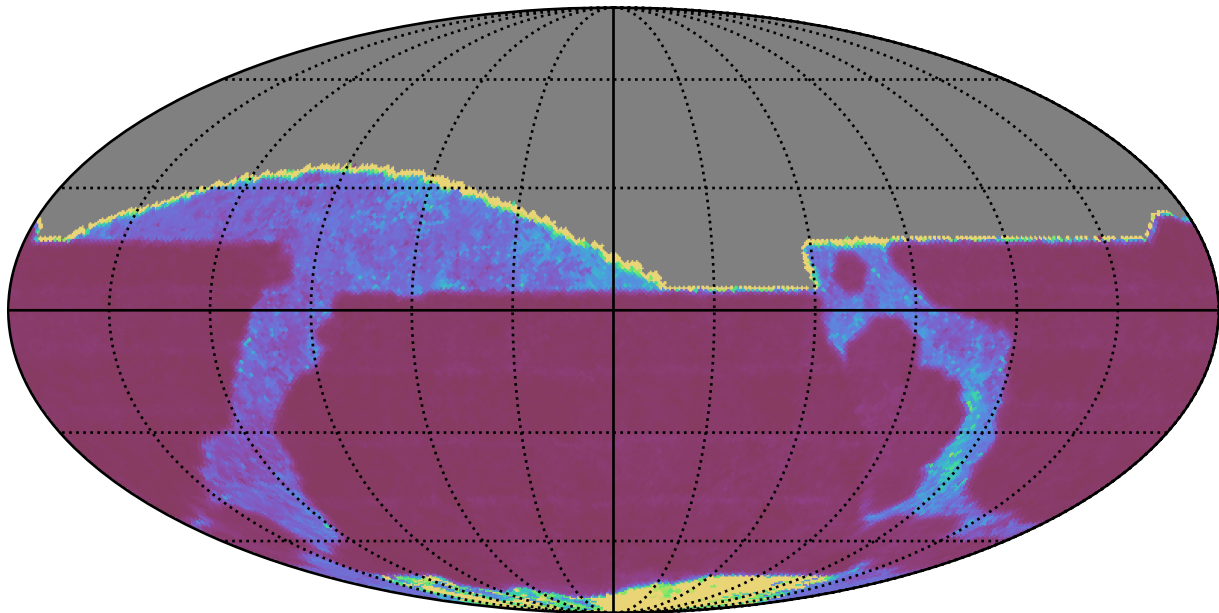

roll_pause_mjdp180_v3.4_10yrs All sky i band: Median Inter-Night Gap

Median Inter-Night Gap (days)