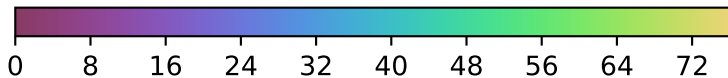

roll_pause_mjdp120_v3.4_10yrs : XRBPopMetric_number_of_detections

XRBPopMetric_number_of_detections
(Detected, 0 or $\bar{1}$)