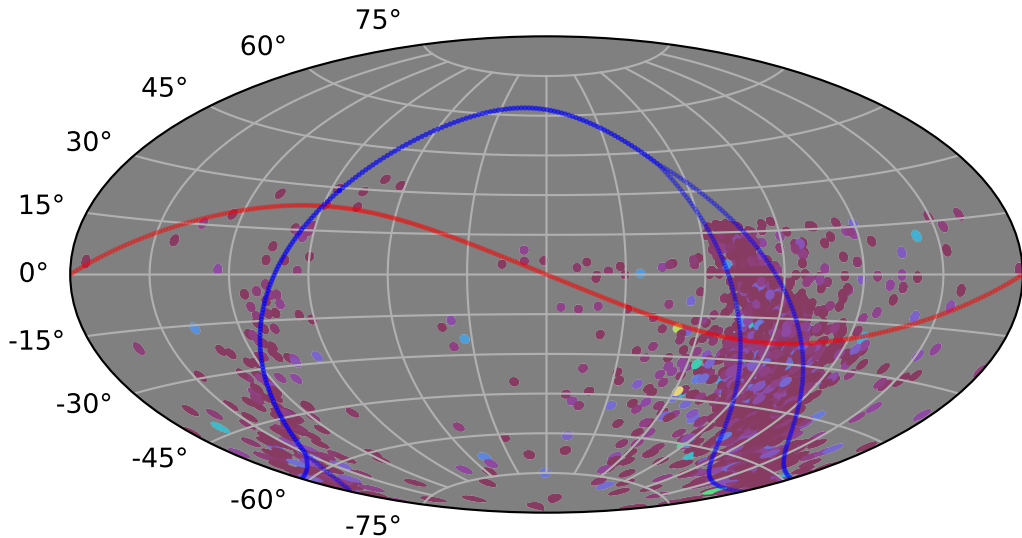

roll_pause_mjdp120_v3.4_10yrs : XRBPopMetric_number_of_detections

XRBPopMetric_number_of_detections
(Detected, 0 or $\bar{1}$)