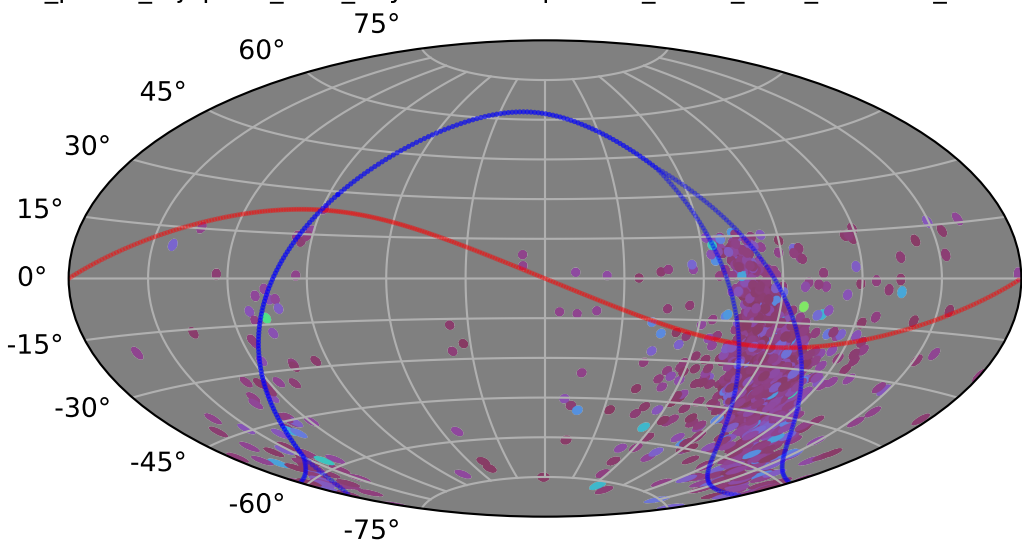

roll_pause_mjdp120_v3.4_10yrs : XRBPopMetric_mean_time_between_detections

5 10 15 20 25 30 35 40 45
XRBPopMetric_mean_time_between_detections
(Detected, 0 or 1)