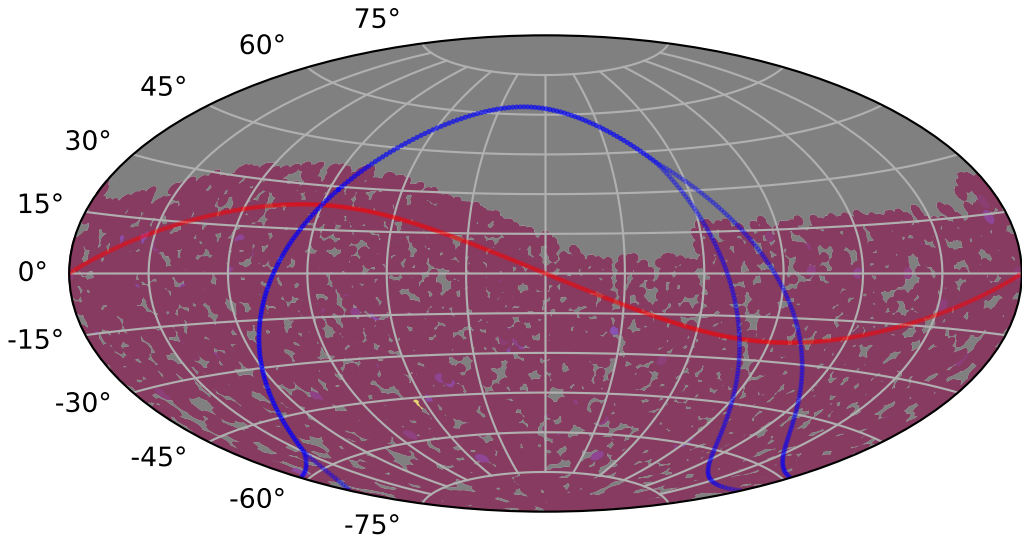

roll_pause_mjdp120_v3.4_10yrs : TDE_Quality_some_color_pu_pnum

TDE_Quality_some_color_pu_pnum
(Bad: 0, Good (obs every 2 night): 1)