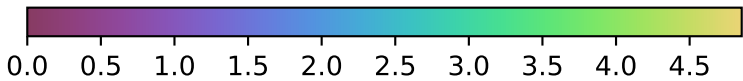

roll_pause_mjdp120_v3.4_10yrs : TDE_Quality_some_color_pu_pnum

TDE_Quality_some_color_pu_pnum
(Bad: 0, Good (obs every 2 night): 1)