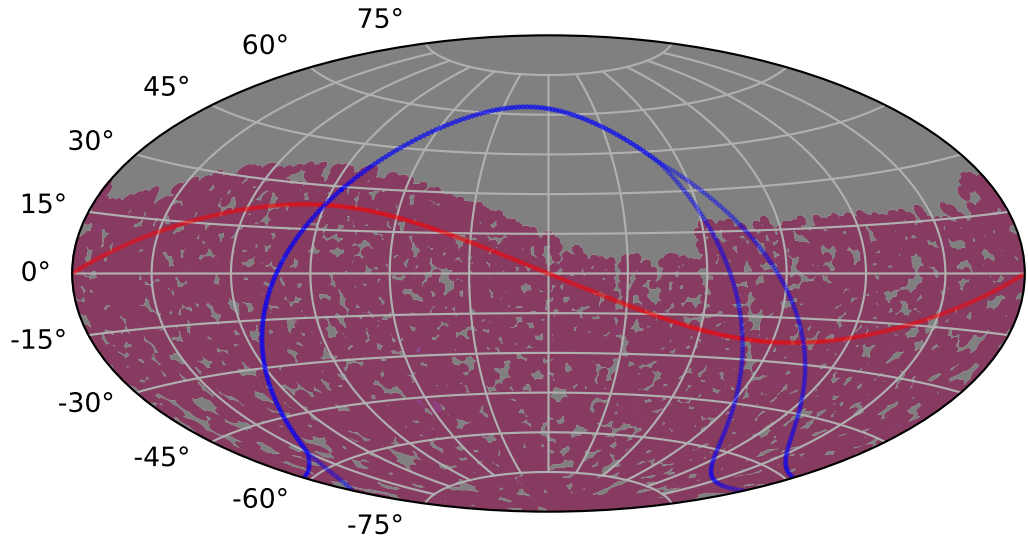

roll_pause_mjdp120_v3.4_10yrs : TDE_Quality_some_color_pnum

TDE_Quality_some_color_pnum
(Bad: 0, Good (obs every 2 night): 1)