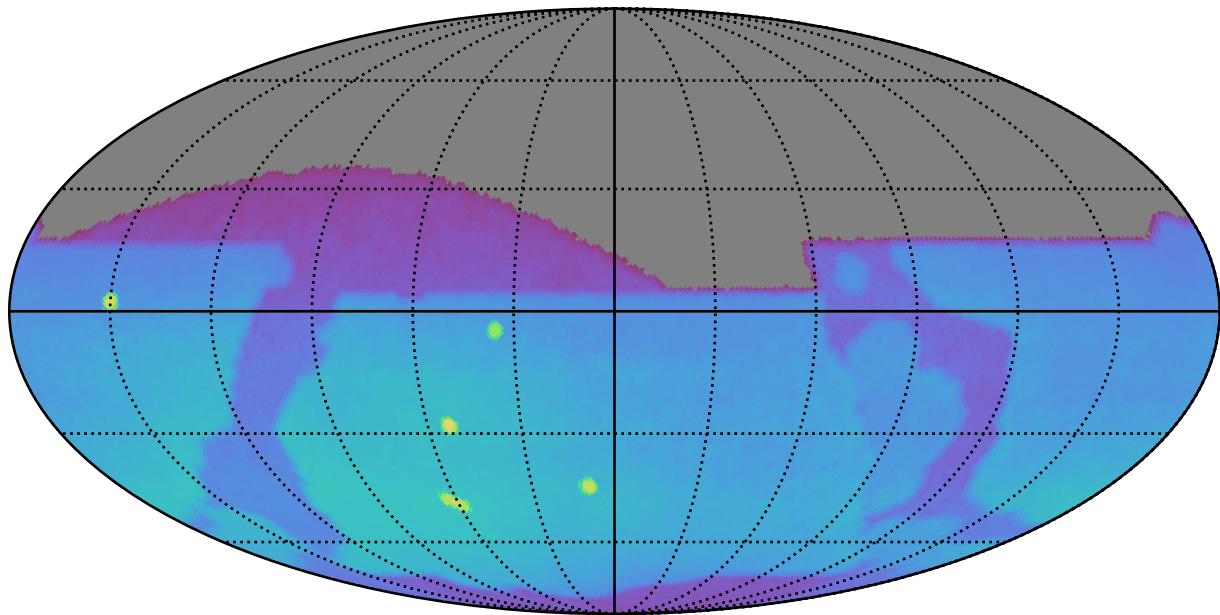

roll_pause_mjdp120_v3.4_10yrs : Brown Dwarf, L7

Brown Dwarf, L7 (pc)