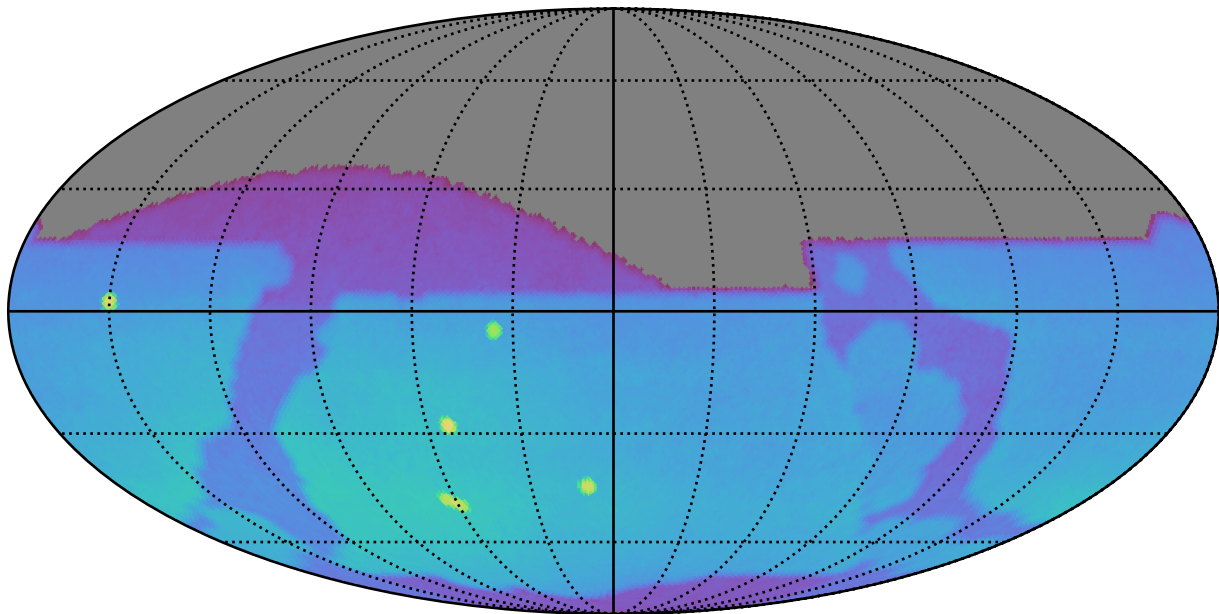

roll_pause_mjdp120_v3.4_10yrs : Brown Dwarf, L4

Brown Dwarf, L4 (pc)