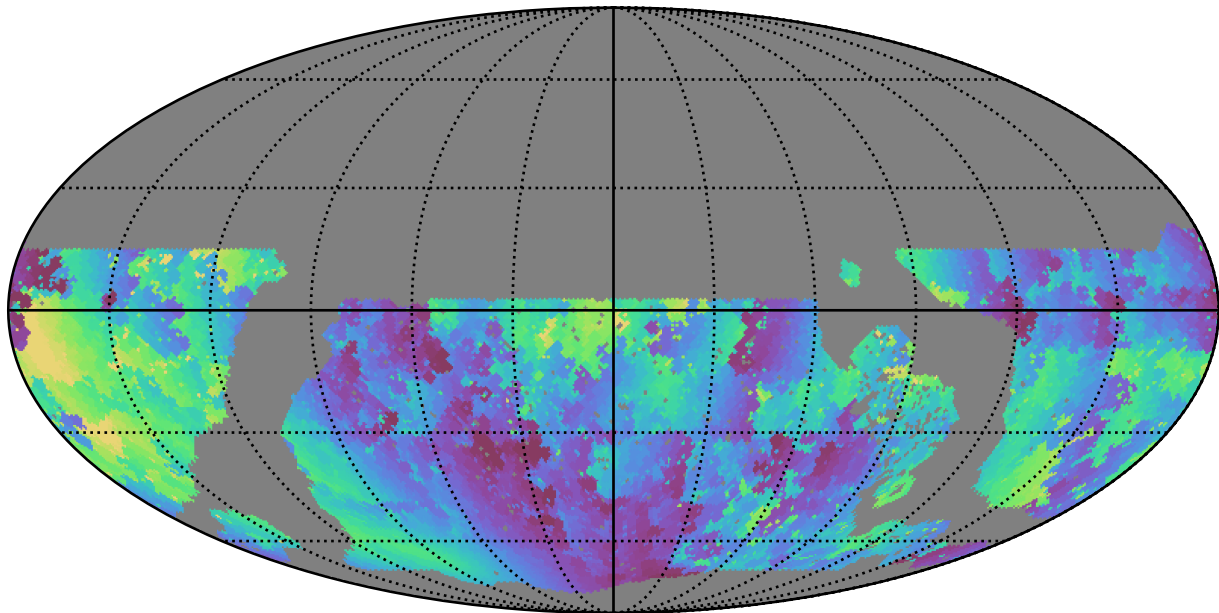

roll_pause_mjdp120_v3.4_10yrs WFD u band: Min solarElong

Min solarElong (degrees)