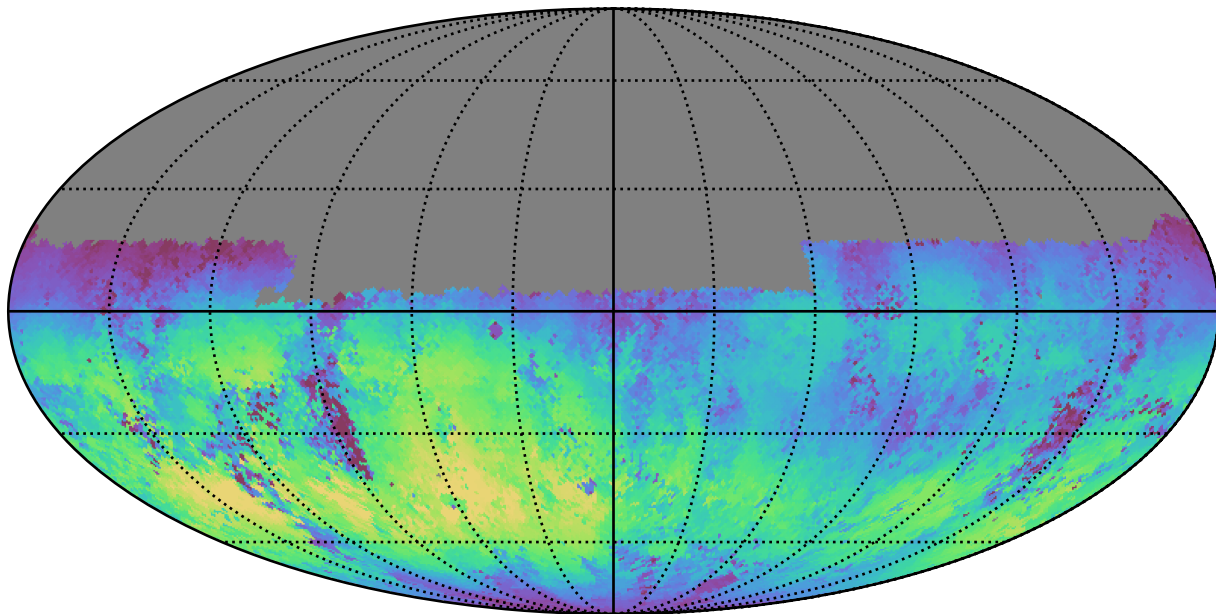

roll_pause_mjdp120_v3.4_10yrs Yr 1 u band: Median skyBrightness

22.47 22.50 22.53 22.56 22.59 22.62 22.65 22.68 22.71 22.74 22.77

Median skyBrightness (mag/sq arcsec)