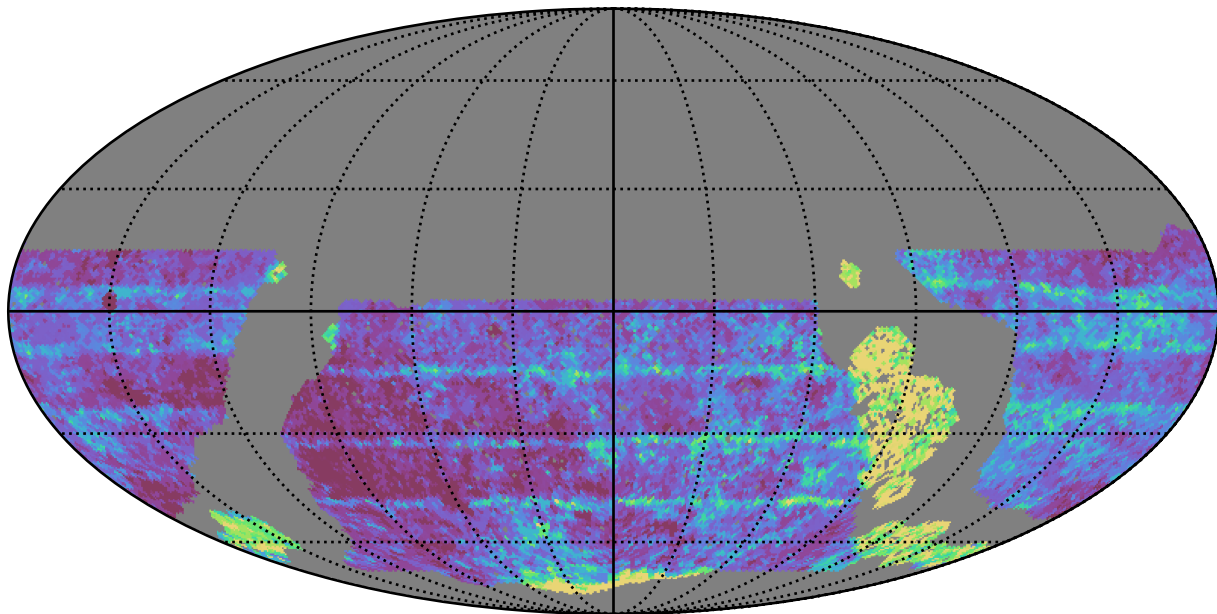

roll_pause_mjdp120_v3.4_10yrs WFD z band: Median Inter-Night Gap

Median Inter-Night Gap (days)