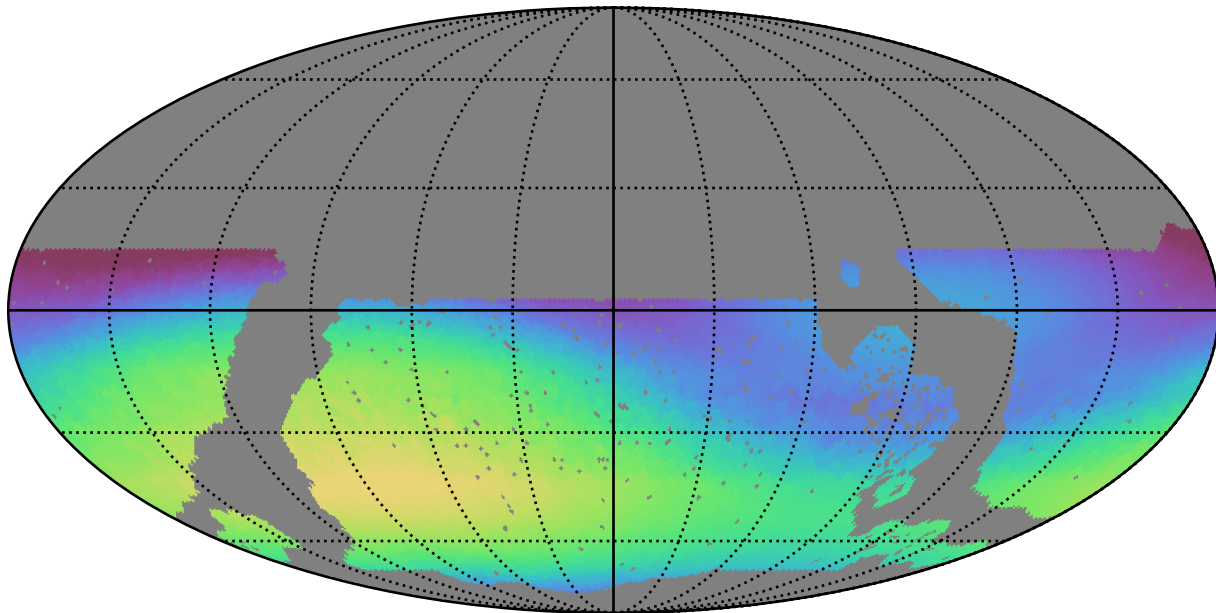

roll_pause_mjdp120_v3.4_10yrs WFD r band: Max skyBrightness

20.96 21.04 21.08 21.12 21.16 21.20 21.24 21.28 21.32 21.36 21.40

Max skyBrightness (mag/sq arcsec)