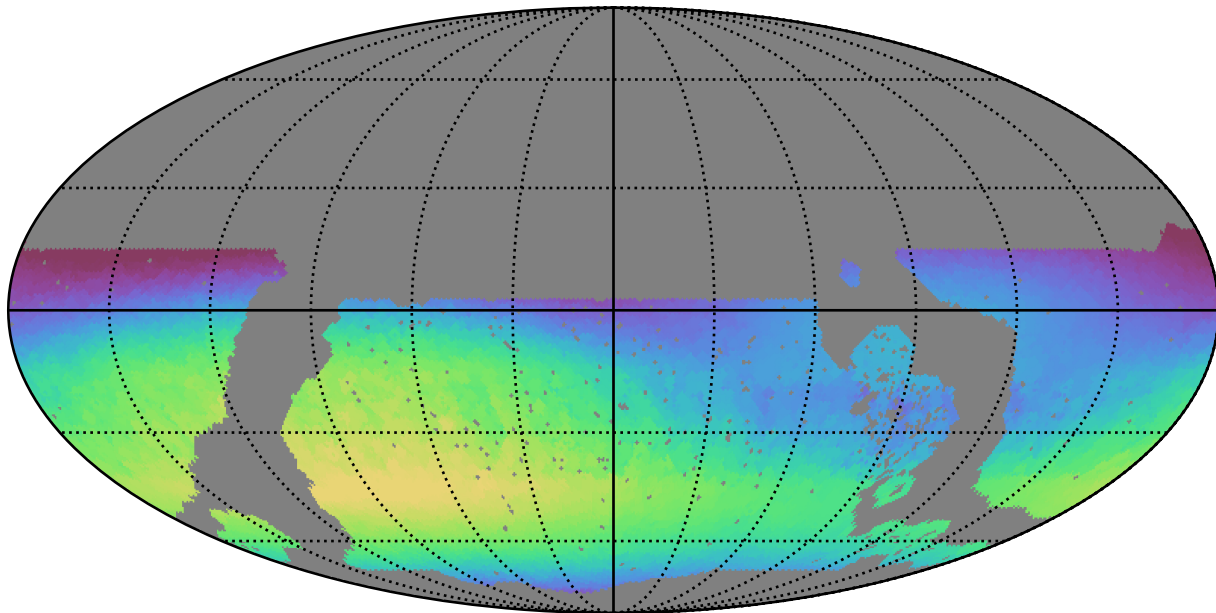

roll_pause_mjdp120_v3.4_10yrs WFD all bands: Max skyBrightness

22.55 22.575 22.60 22.625 22.65 22.675 22.70 22.725 22.75 22.775 22.80

Max skyBrightness (mag/sq arcsec)