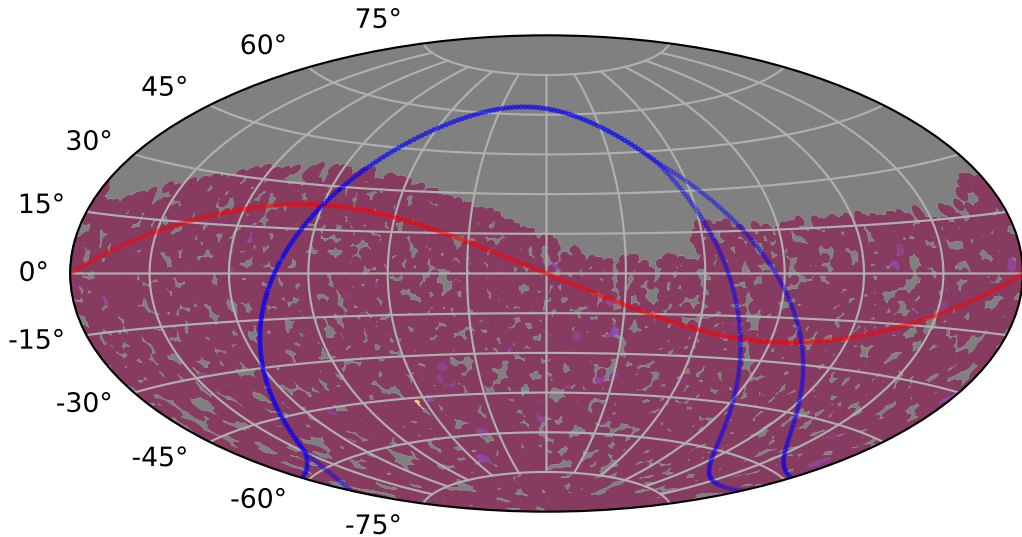

roll_pause_mjdp0_v3.4_10yrs : TDE_Quality_some_color_pu_pnum

TDE_Quality_some_color_pu_pnum
(Bad: 0, Good (obs every 2 night): 1)