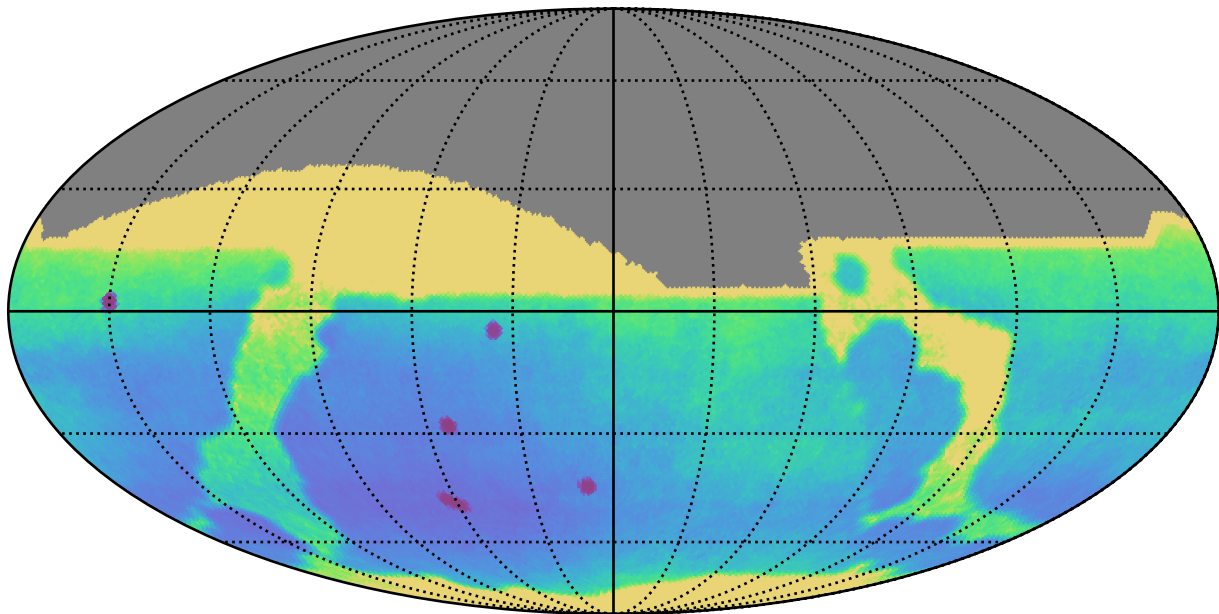

roll\_pause\_mjdp0\_v3.4\_10yrs All sky: Parallax Uncert @ 24.0

Parallax Uncert @ 24.0 (mas)