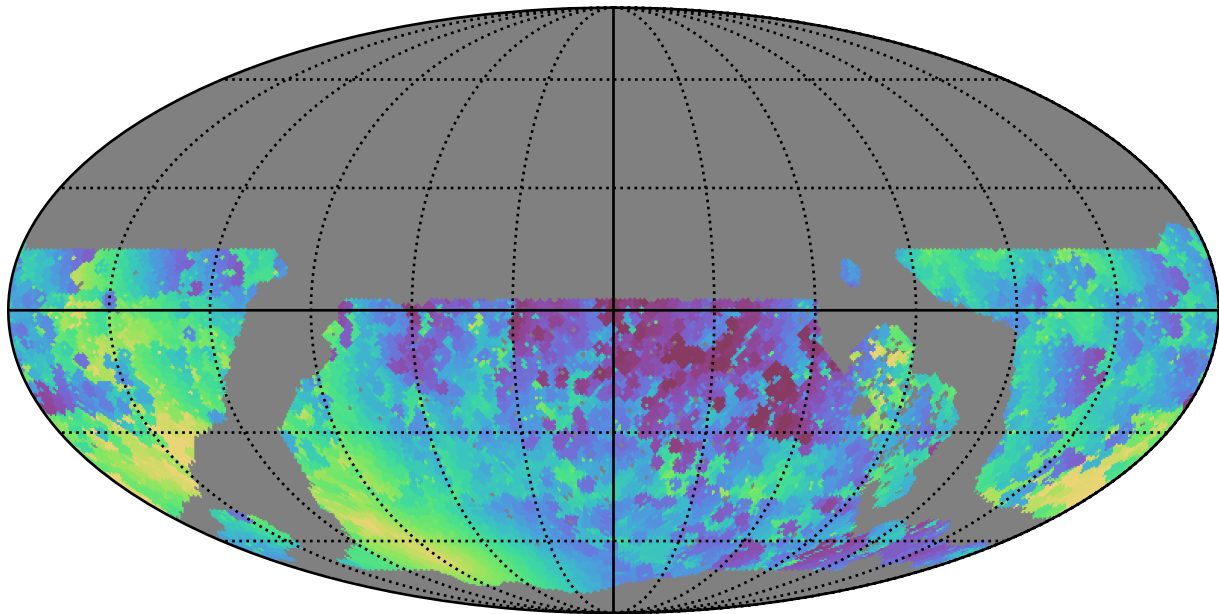

roll_pause_mjdp0_v3.4_10yrs WFD y band: Min solarElong

Min solarElong (degrees)