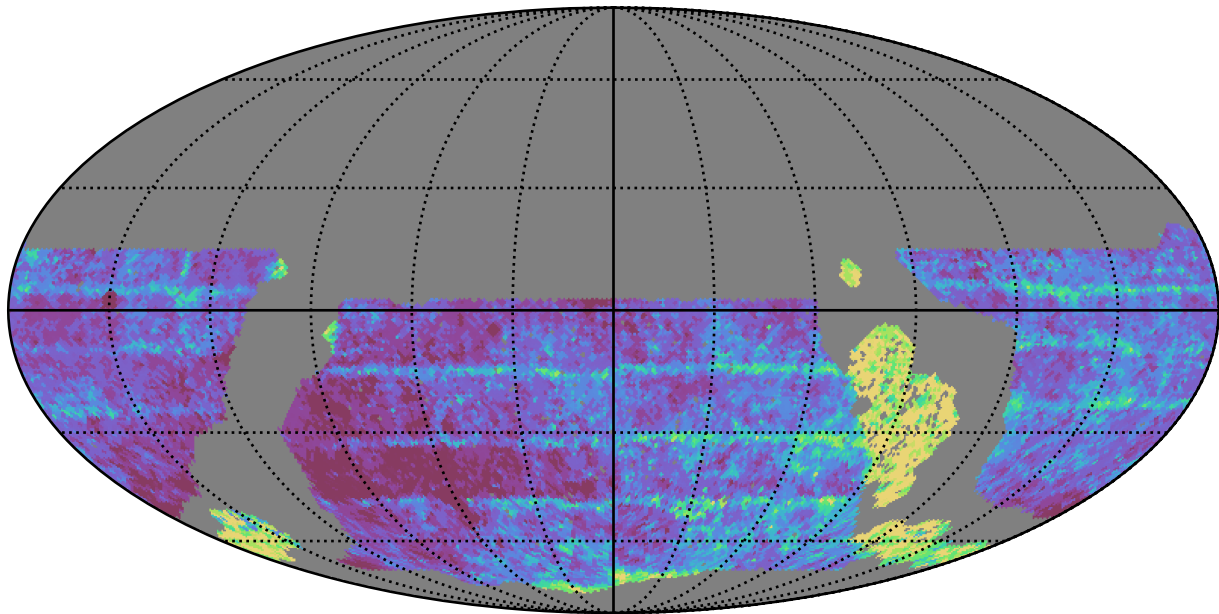

roll_pause_mjdp0_v3.4_10yrs WFD z band: Median Inter-Night Gap

Median Inter-Night Gap (days)