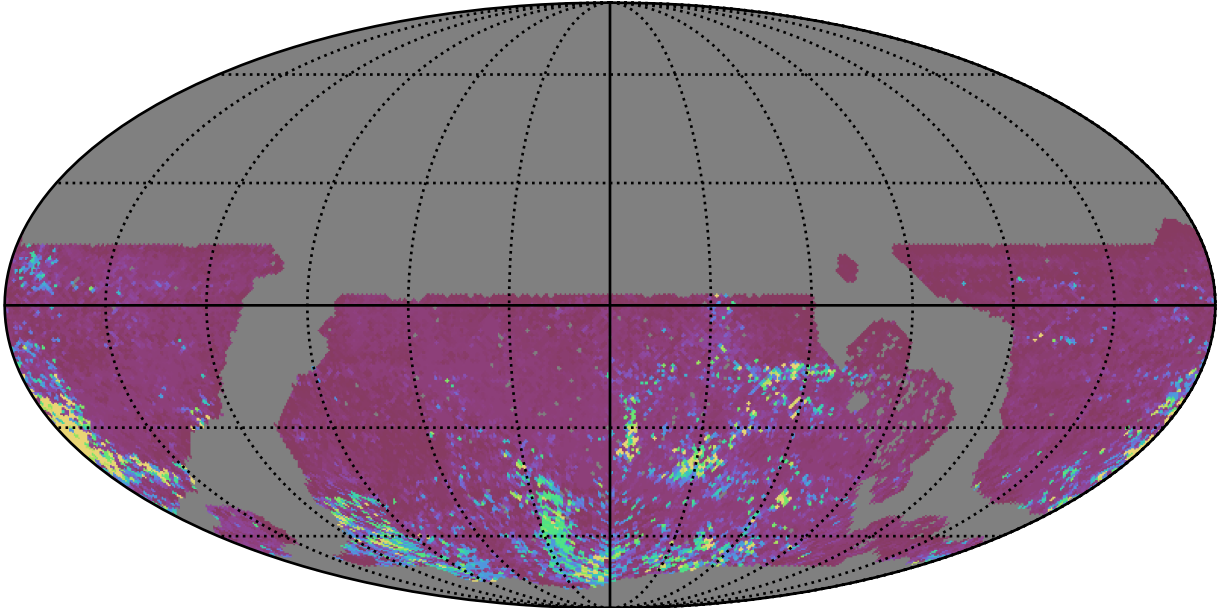

roll_pause_mjdp0_v3.4_10yrs WFD z band: 75th Percentile Intranight Timespan

75th Percentile Intranight Timespan (minutes)