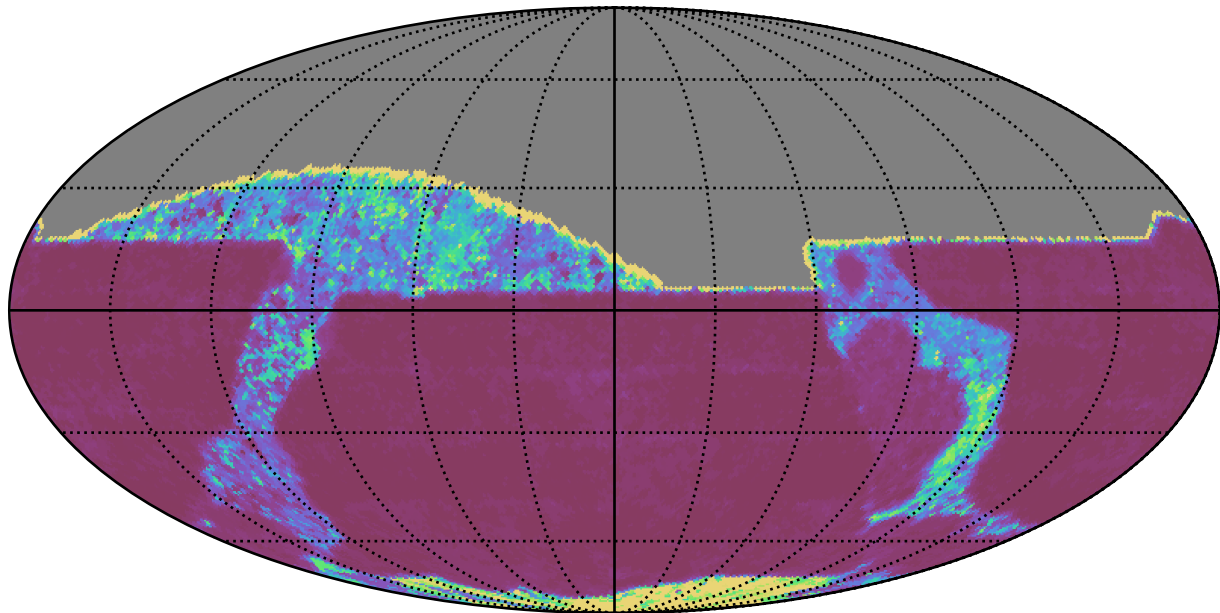

roll\_pause\_mjdp0\_v3.4\_10yrs All sky z band: 20thPercentile Inter-Night Gap

20thPercentile Inter-Night Gap  
(days)