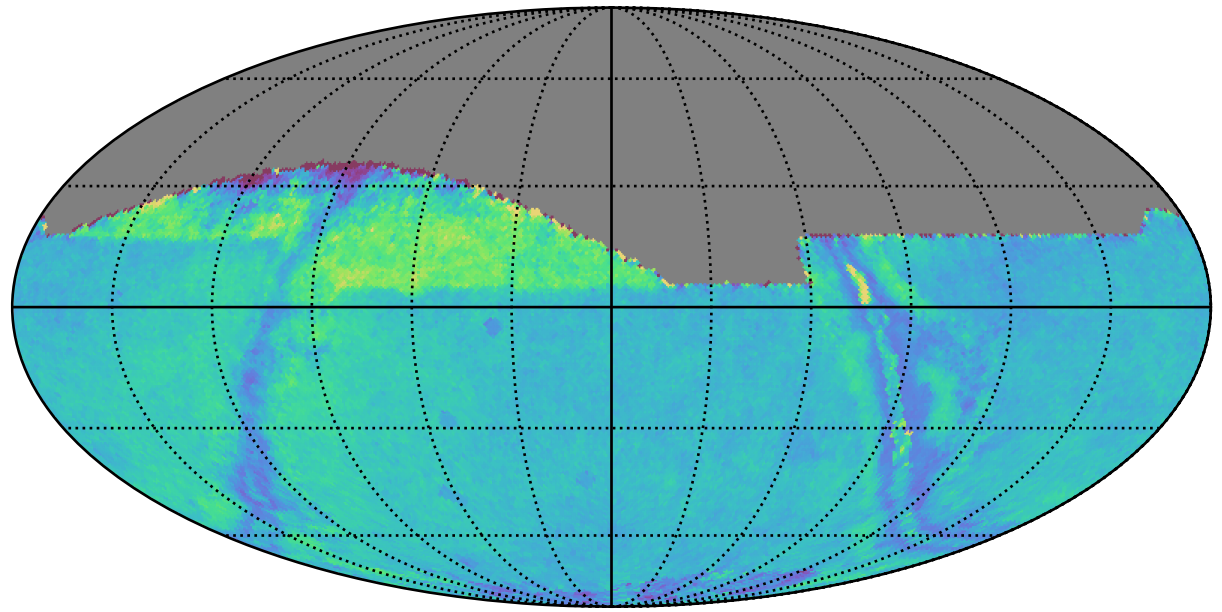

roll_mid3_const_season2v3.3_10yrs : GalplaneTimePerFilter_xray_binaries_map_r

GalplaneTimePerFilter_xray_binaries_map_r
(filter mag MJD s)