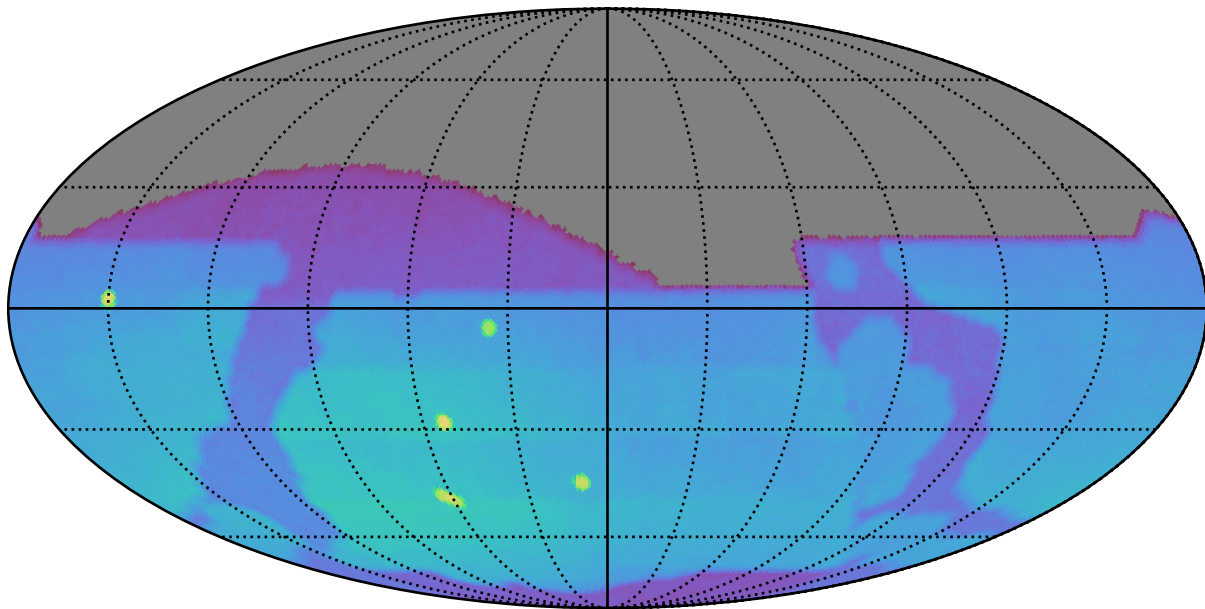

roll_mid3_const_season2v3.3_10yrs : Brown Dwarf, L4

Brown Dwarf, L4 (pc)