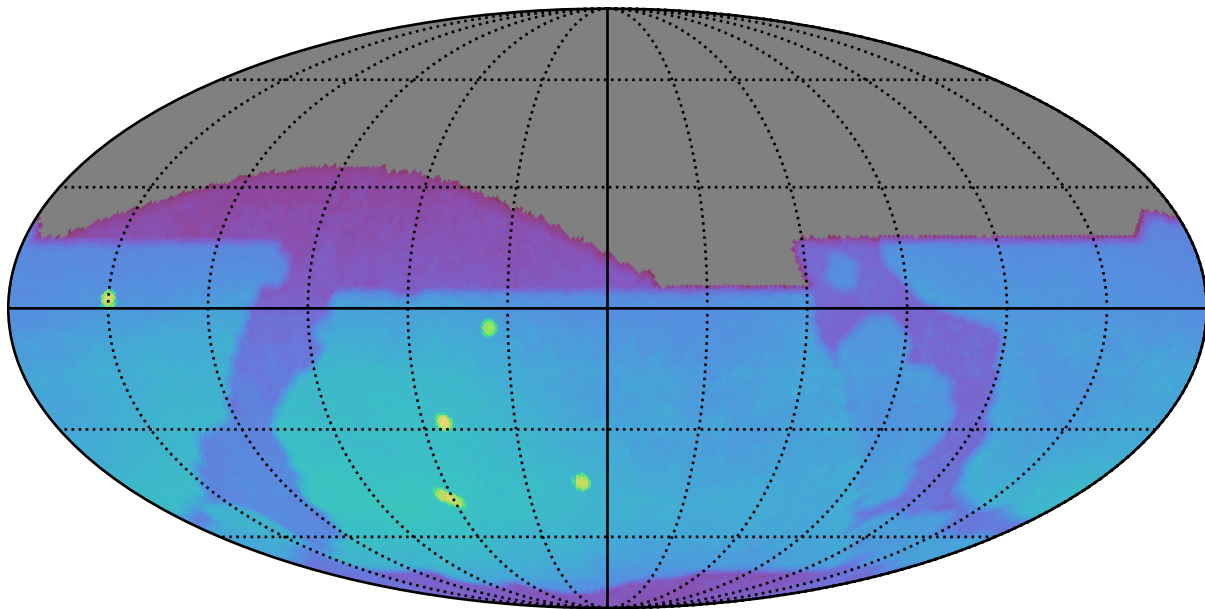

roll_mid2_const_season_v3.3_10yrs : Brown Dwarf, L7

Brown Dwarf, L7 (pc)