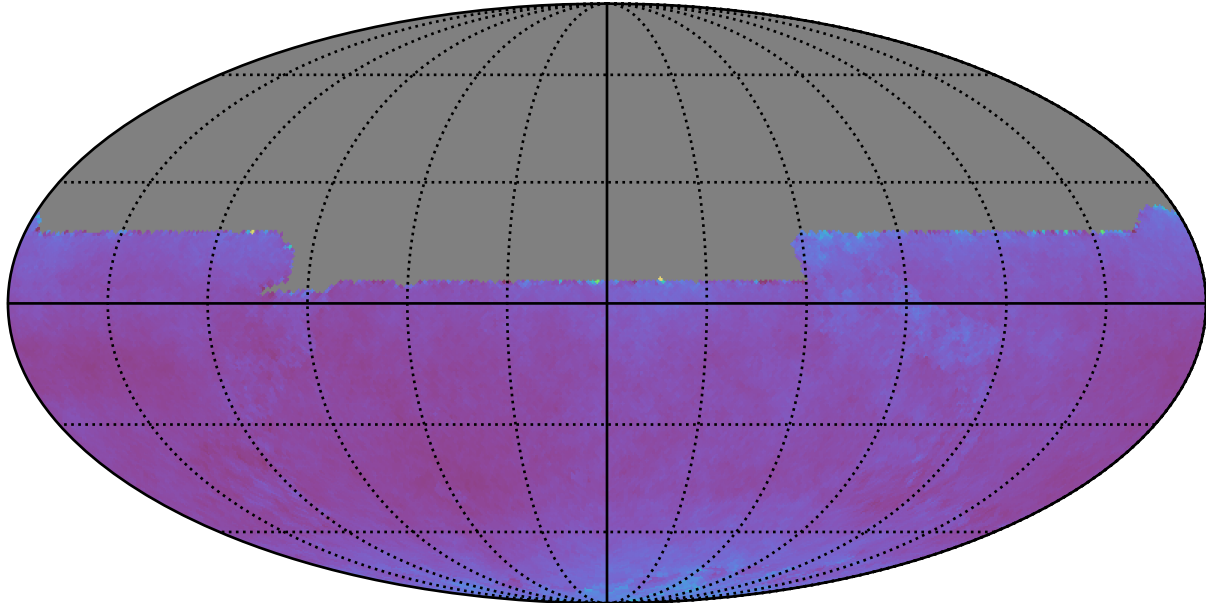

roll_mid2_const_season6v3.3_10yrs night<2556 and y: SNR-weighted FWHMeff y, year<7

SNR-weighted FWHMeff y, year<7
(mag arcsec)