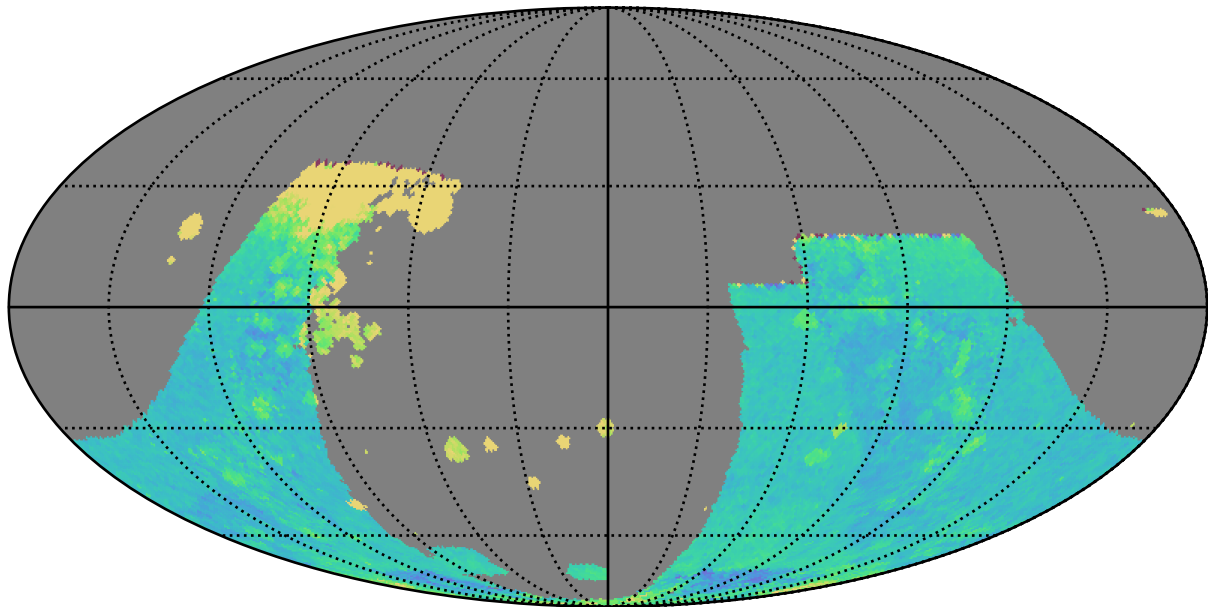

roll\_mid2\_const\_season6v3.3\_10yrs : GalplaneTimePerFilter\_combined\_map\_z

GalplaneTimePerFilter\_combined\_map\_z  
(filter mag MJD s)