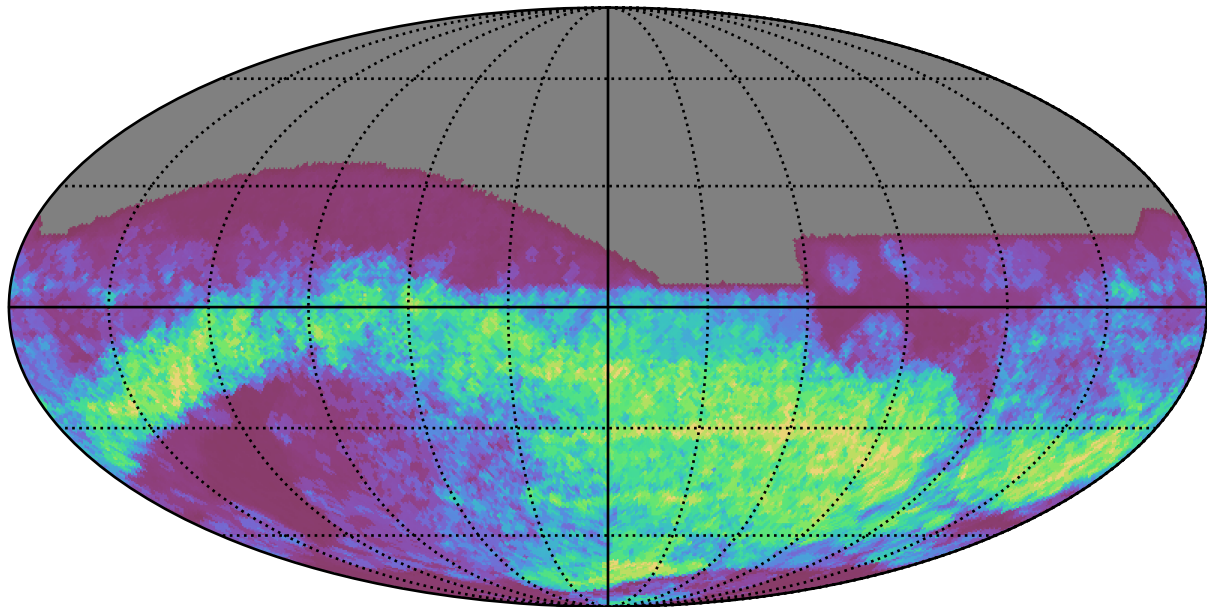

roll_mid1_const_season2v3.3_10yrs : GalPlaneSeasonGapsTimescales_xray_binaries_map_Tau_55_0

0.0 0.1 0.2 0.3 0.4 0.5 0.6 0.7 0.8 0.9 1.0
GalPlaneSeasonGapsTimescales_xray_binaries_map_Tau_55_0
(MJD mag)