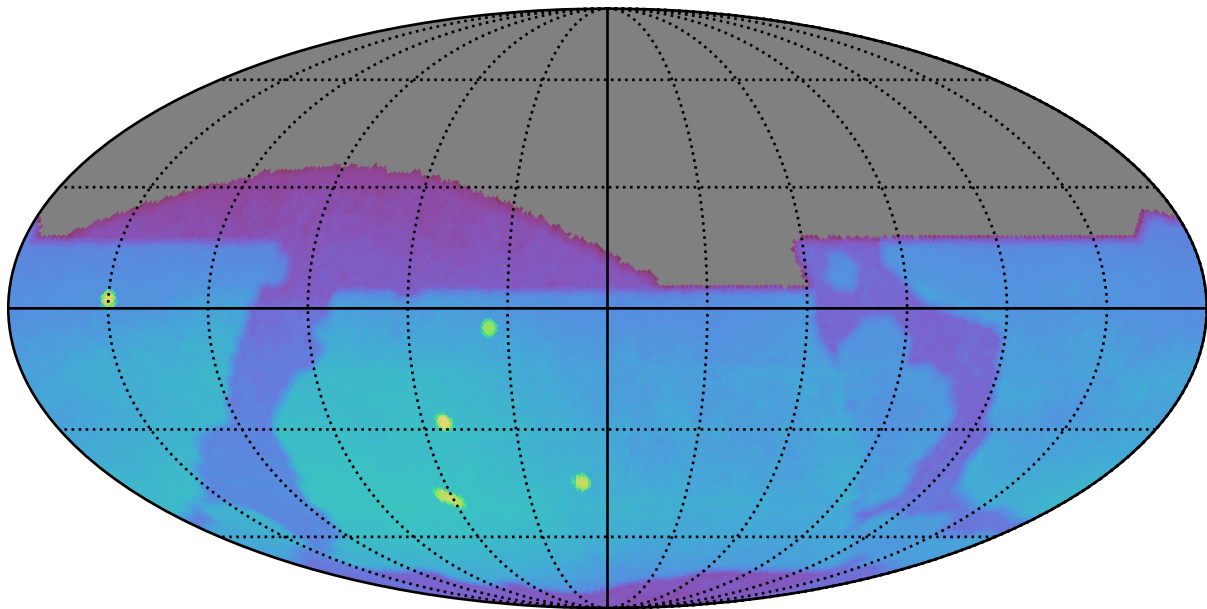

roll\_mid1\_const\_season2v3.3\_10yrs : Brown Dwarf, L7

Brown Dwarf, L7 (pc)