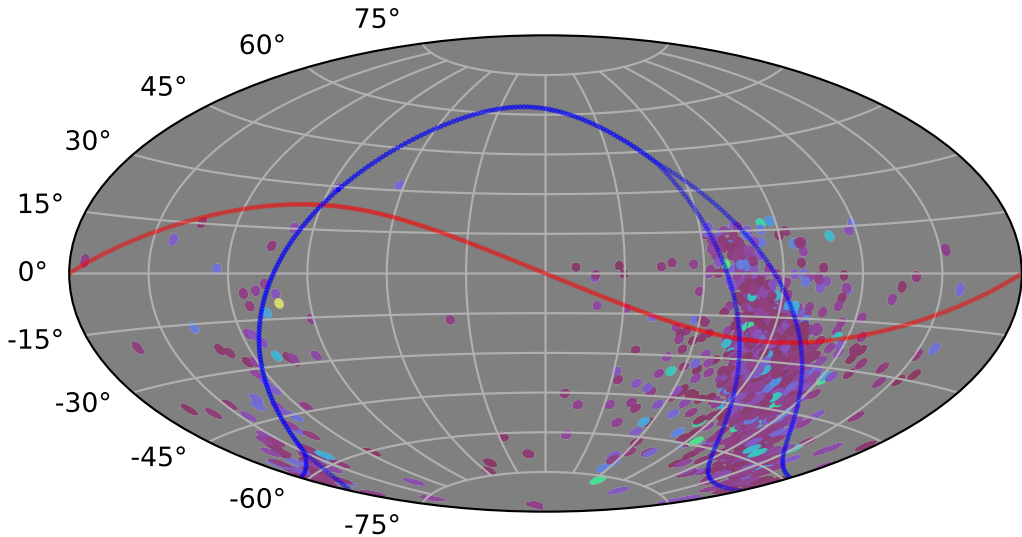

roll_3_v3.4_10yrs : XRBPopMetric_mean_time_between_detections

4 8 12 16 20 24 28 32
XRBPopMetric_mean_time_between_detections
(Detected, 0 or 1)