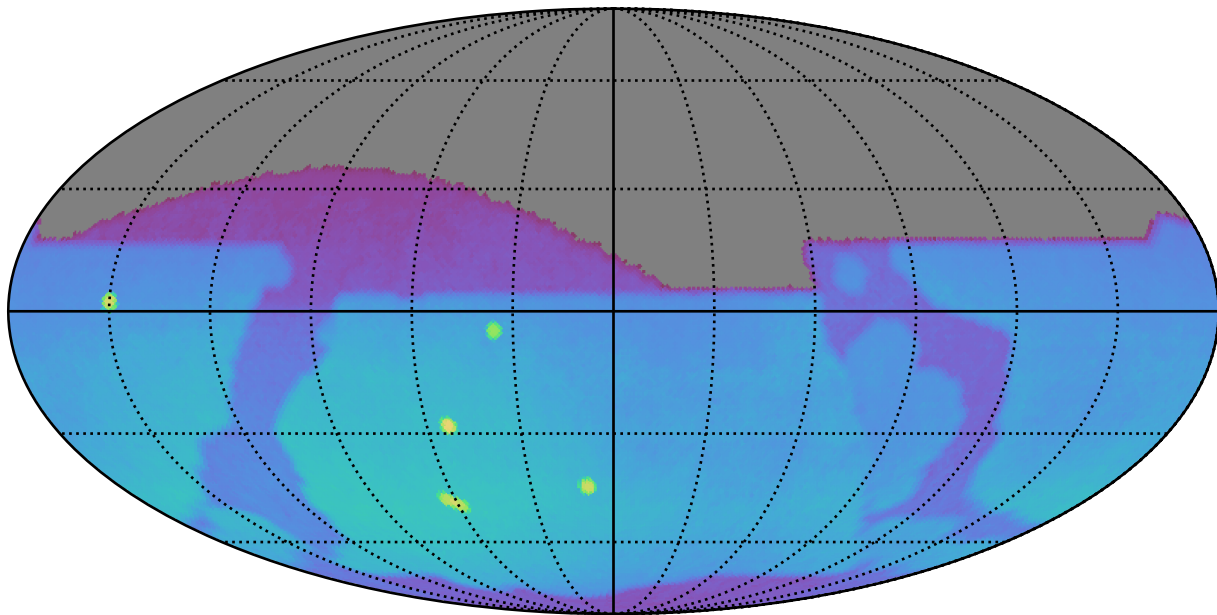

roll\_3\_v3.4\_10yrs : Brown Dwarf, L7

Brown Dwarf, L7 (pc)