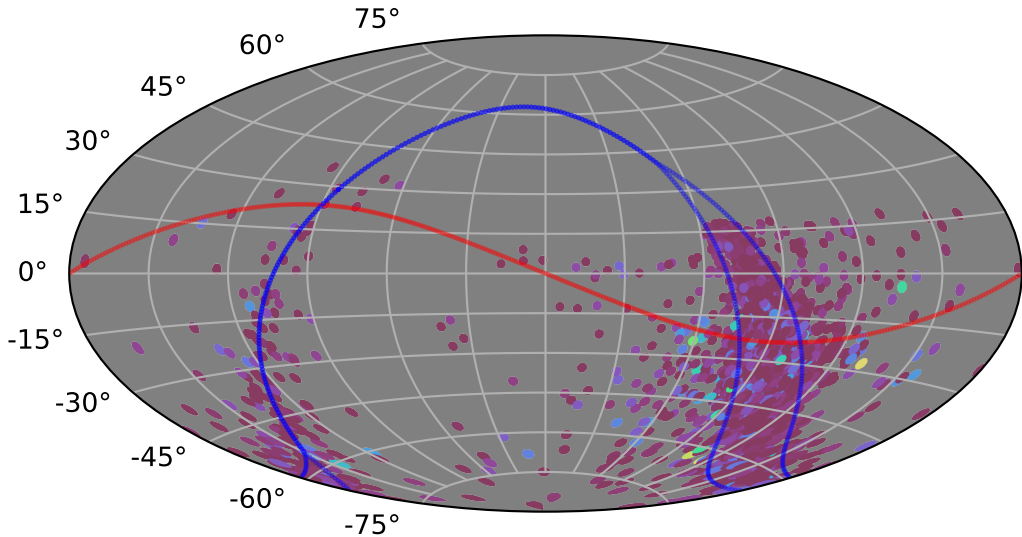

reweight_plane_v3.3_10yrs : XRBPopMetric_number_of_detections

XRBPopMetric_number_of_detections
(Detected, 0 or $\bar{1}$)