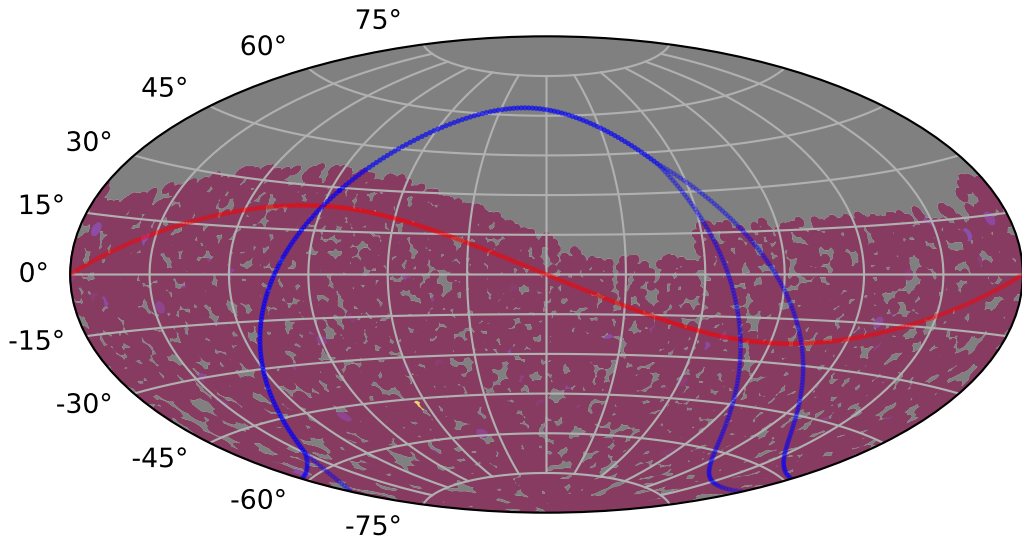

reweight_plane_v3.3_10yrs : TDE_Quality_some_color_pu_pnum

TDE_Quality_some_color_pu_pnum
(Bad: 0, Good (obs every 2 night): 1)