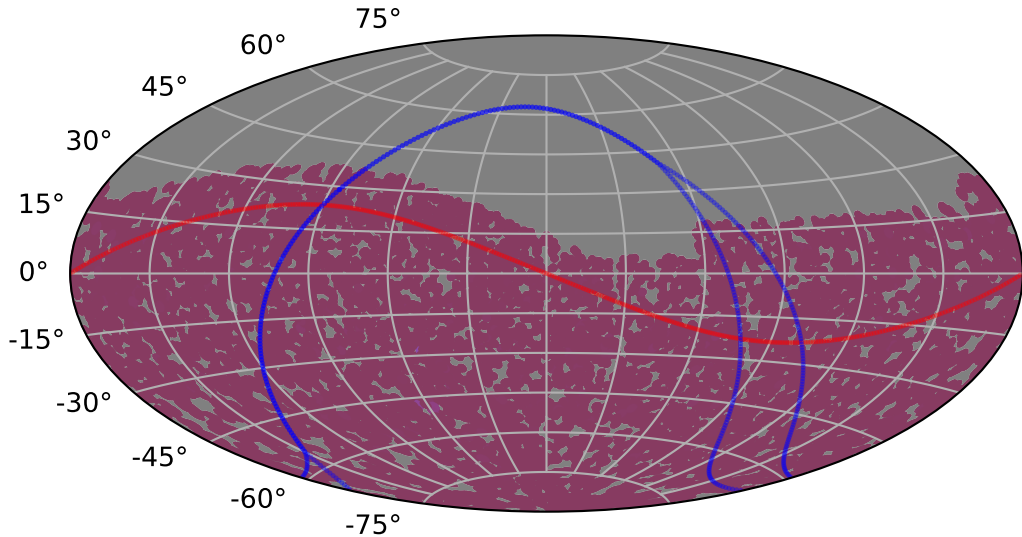

reweight_plane_v3.3_10yrs : TDE_Quality_some_color_pnum

TDE_Quality_some_color_pnum
(Bad: 0, Good (obs every 2 night): 1)