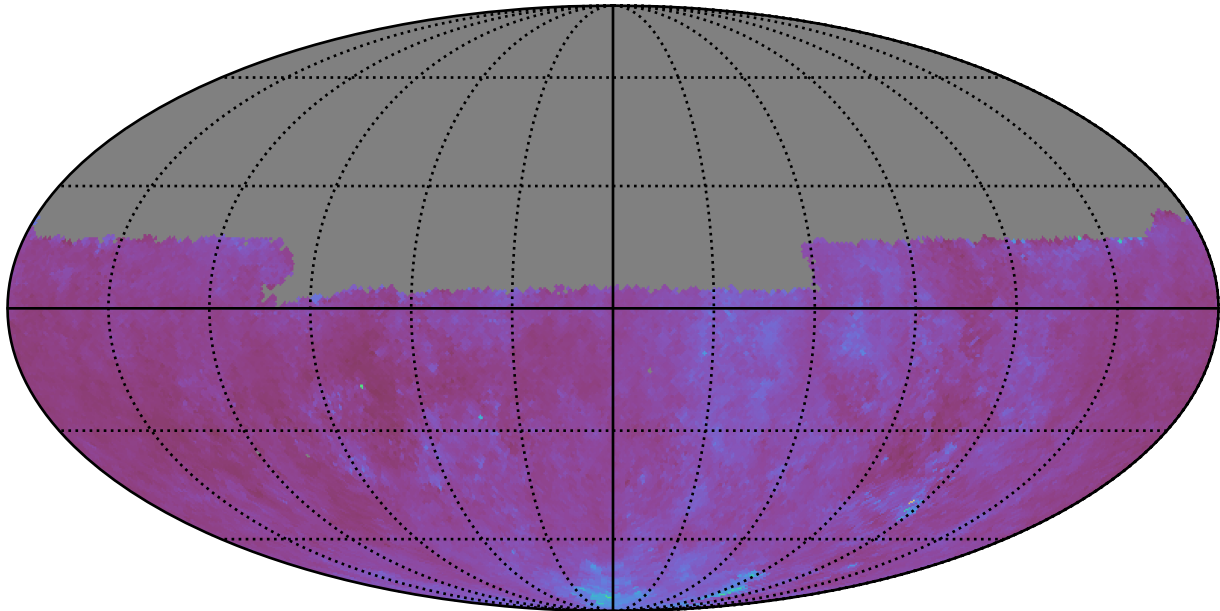

reweight\_plane\_v3.3\_10yrs night<365 and u: SNR-weighted FWHMeff u, year<1

SNR-weighted FWHMeff u, year<1  
(mag arcsec)