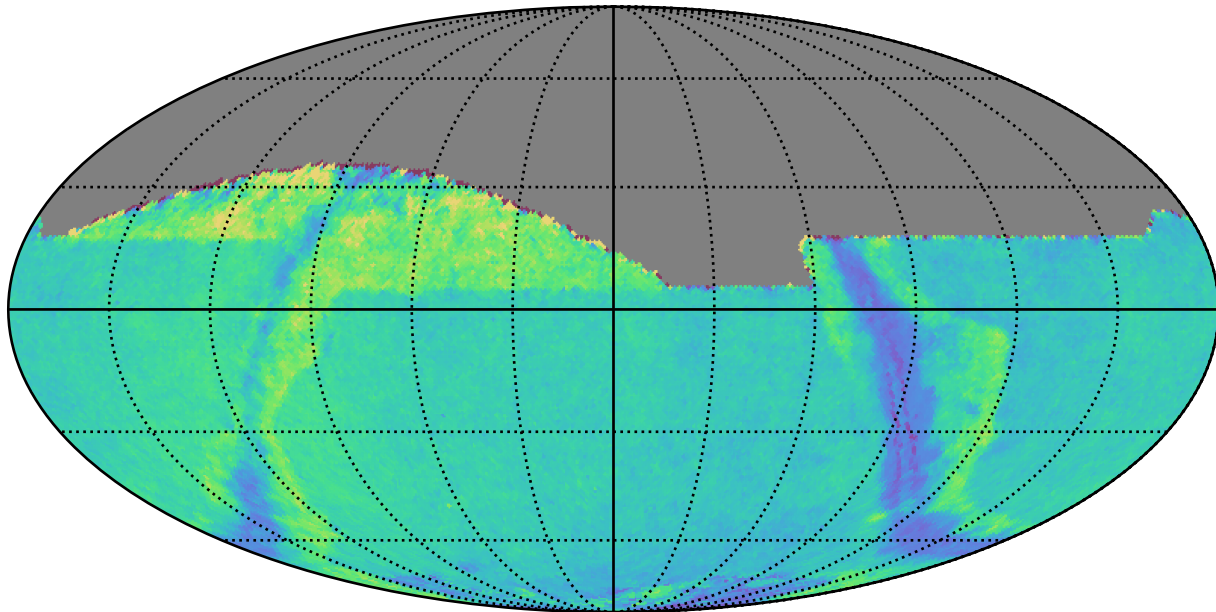

reweight_plane_v3.3_10yrs : GalplaneTimePerFilter_xray_binaries_map_i

GalplaneTimePerFilter_xray_binaries_map_i
(filter mag MJD s)