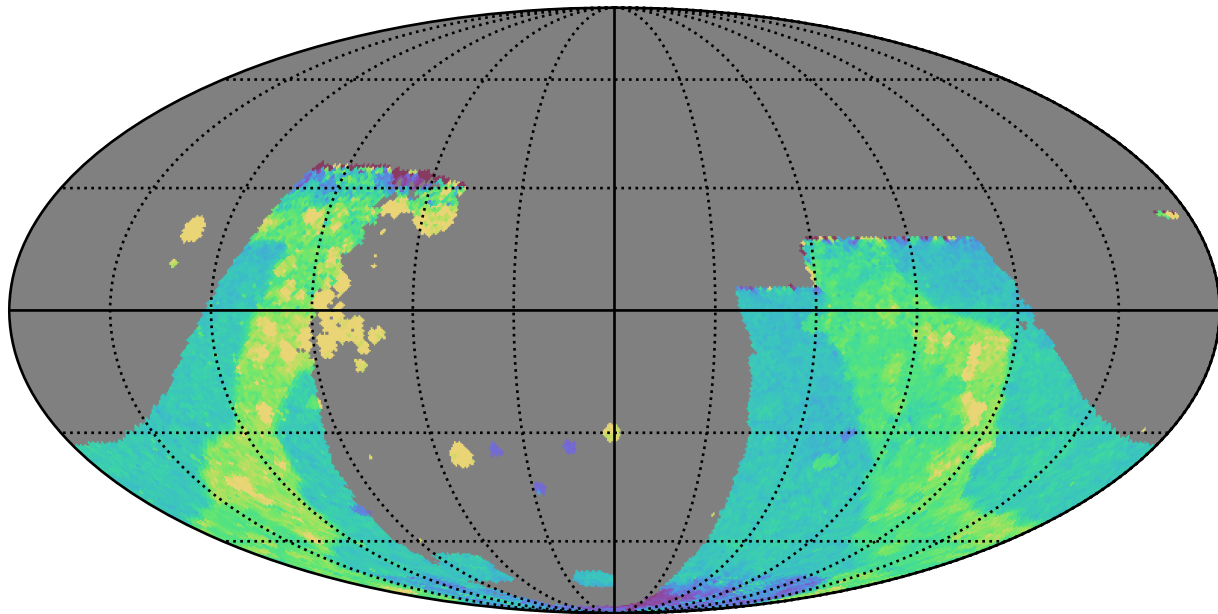

reweight_plane_v3.3_10yrs : GalplaneTimePerFilter_combined_map_r

GalplaneTimePerFilter_combined_map_r
(filter mag MJD s)