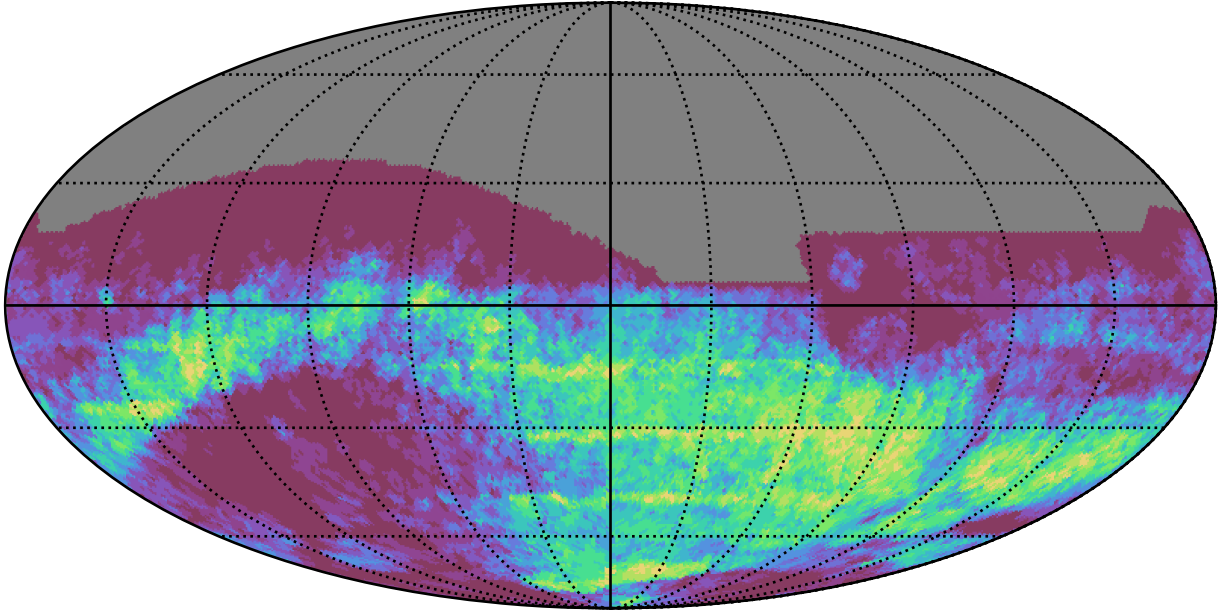

reweight_plane_v3.3_10yrs : GalPlaneSeasonGapsTimescales_xray_binaries_map_Tau_25_0

0.0 0.1 0.2 0.3 0.4 0.5 0.6 0.7 0.8 0.9 1.0
GalPlaneSeasonGapsTimescales_xray_binaries_map_Tau_25_0
(MJD mag)