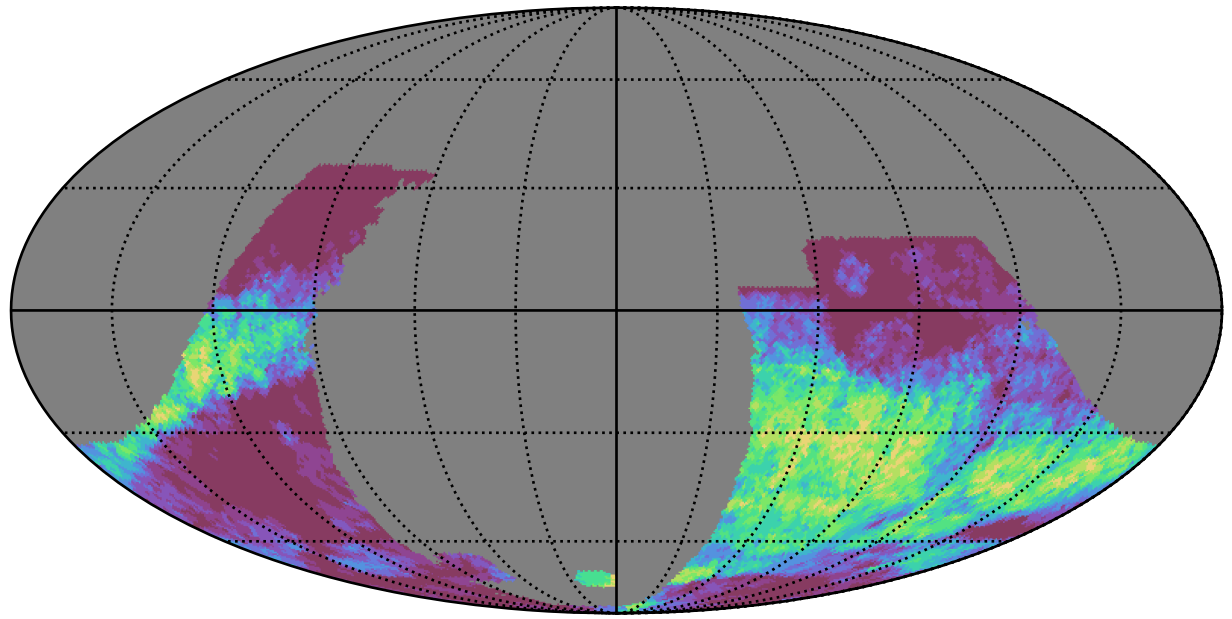

reweight\_plane\_v3.3\_10yrs : GalPlaneSeasonGapsTimescales\_galactic\_plane\_map\_Tau\_10\_0

GalPlaneSeasonGapsTimescales\_galactic\_plane\_map\_Tau\_10\_0  
(MJD mag)