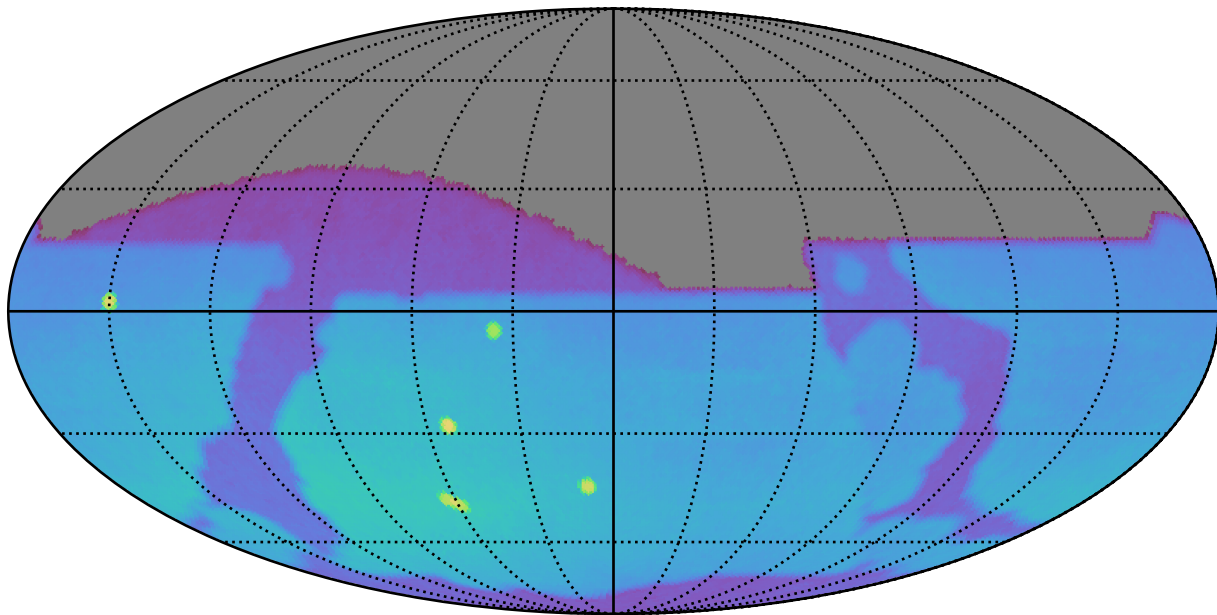

reweight\_plane\_v3.3\_10yrs : Brown Dwarf, L4

Brown Dwarf, L4 (pc)