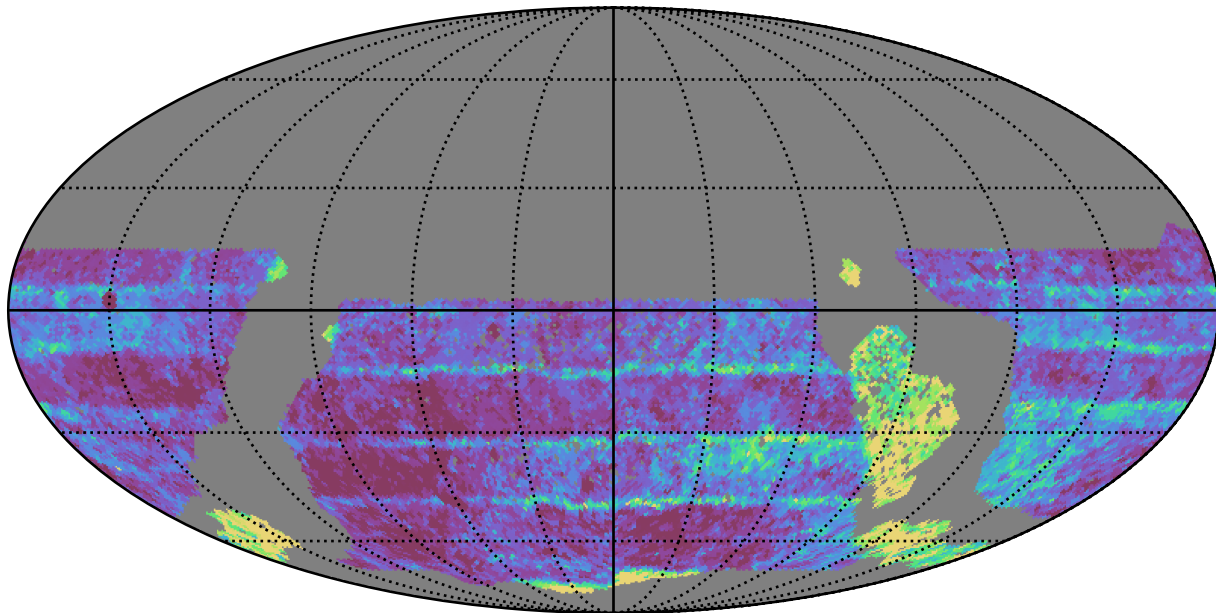

reweight_plane_v3.3_10yrs WFD z band: Median Inter-Night Gap

Median Inter-Night Gap (days)