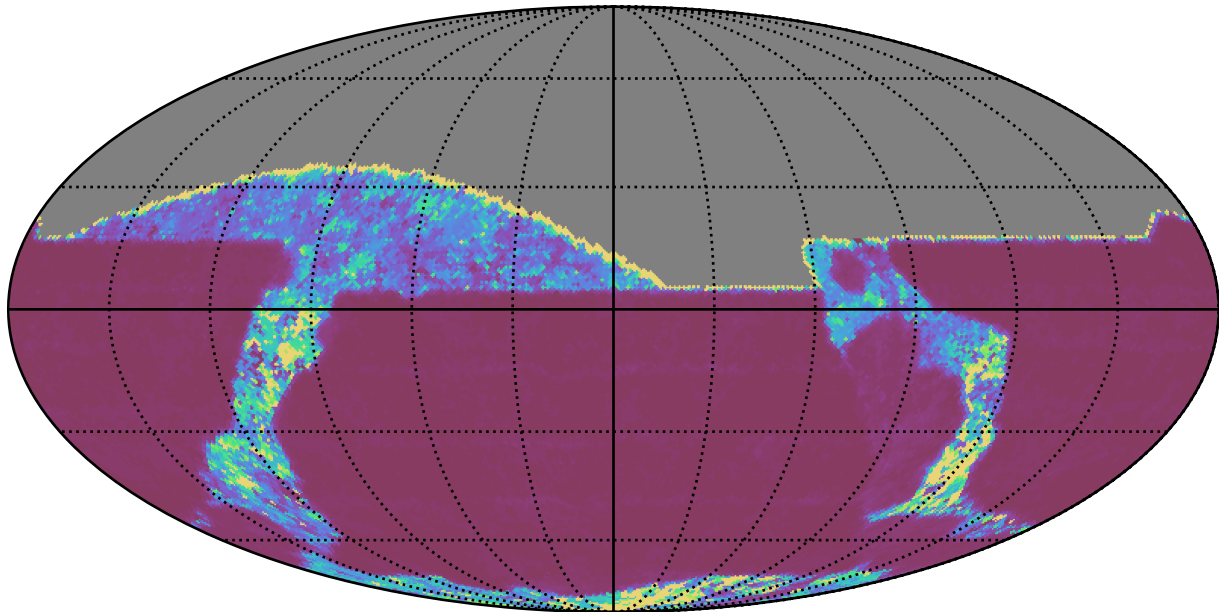

reweight\_plane\_v3.3\_10yrs All sky z band: 20thPercentile Inter-Night Gap

20thPercentile Inter-Night Gap  
(days)