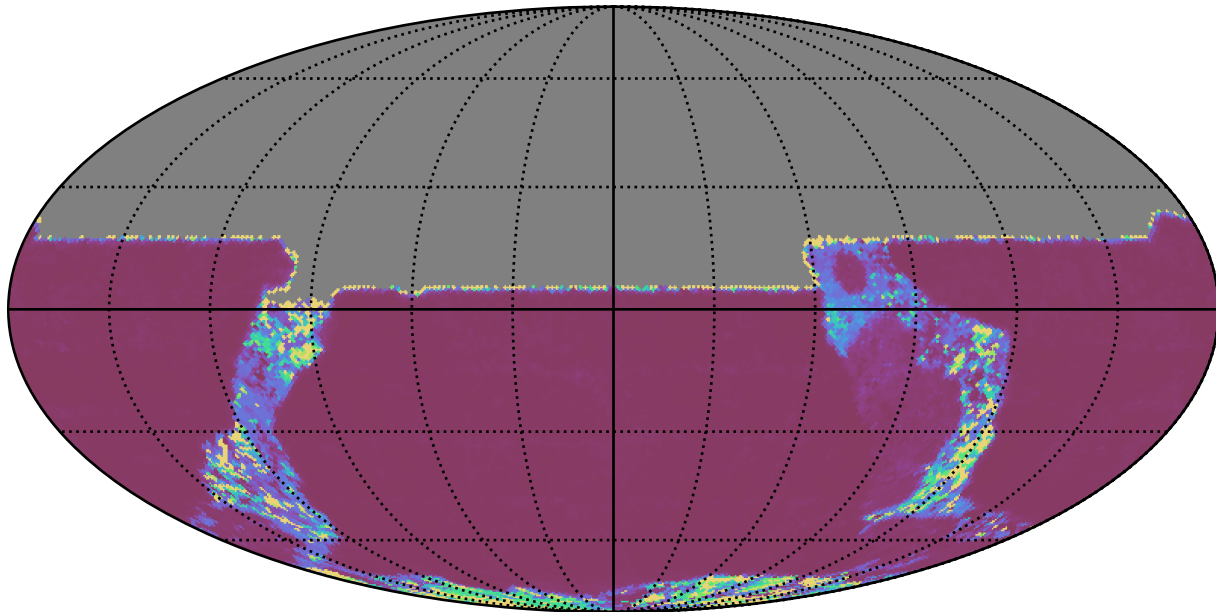

reweight_plane_v3.3_10yrs All sky y band: 20thPercentile Inter-Night Gap

20thPercentile Inter-Night Gap
(days)