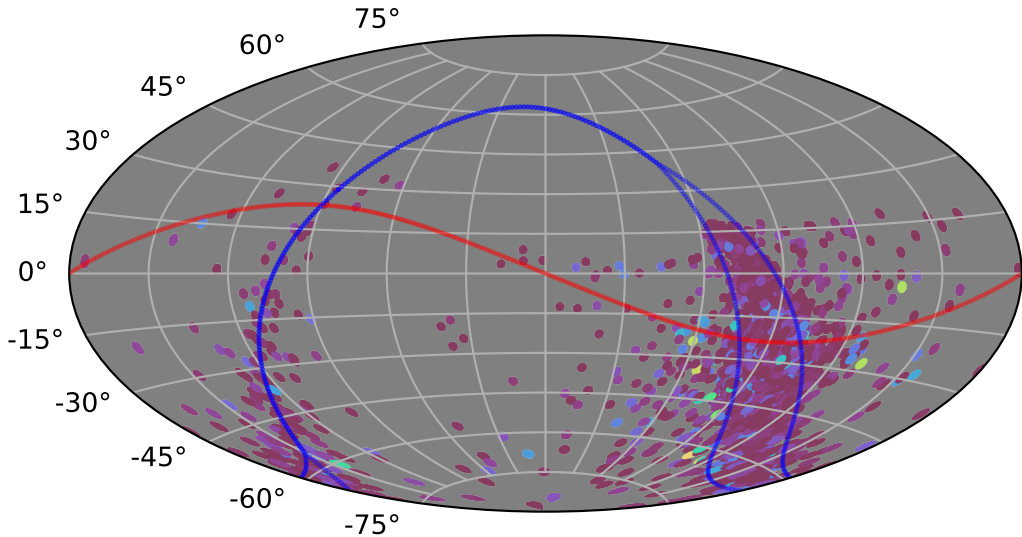

reweight_bulge_v3.3_10yrs : XRBPoMetric_number_of_detections

XRBPoMetric_number_of_detections
(Detected, 0 or 1)