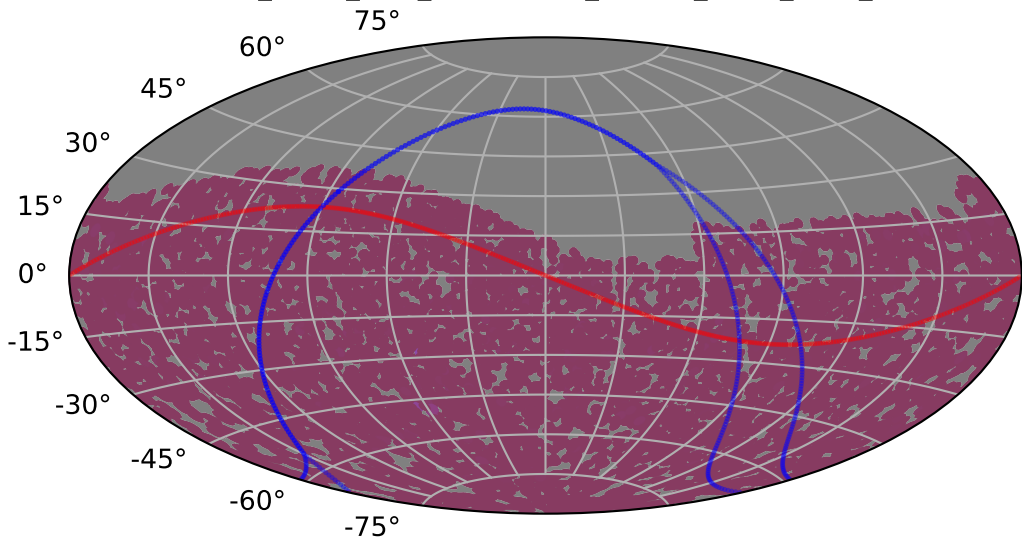

reweight_bulge_v3.3_10yrs : TDE_Quality_some_color_pnum

TDE_Quality_some_color_pnum
(Bad: 0, Good (obs every 2 night): 1)