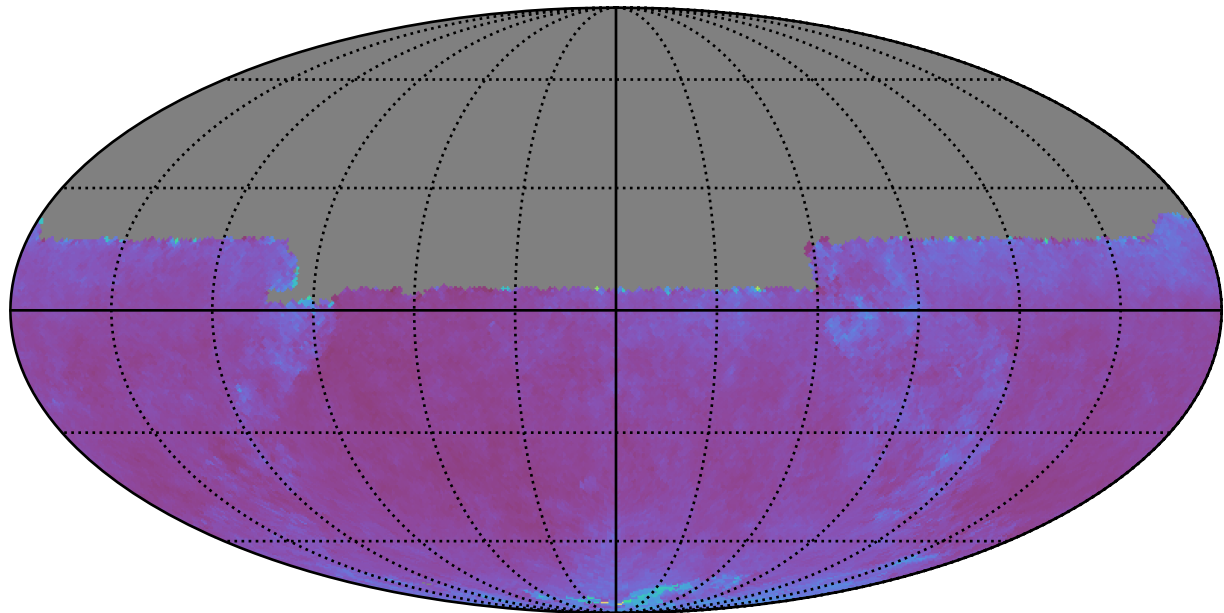

reweight_bulge_v3.3_10yrs night<730 and y: SNR-weighted FWHMeff y, year<2

SNR-weighted FWHMeff y, year<2
(mag arcsec)