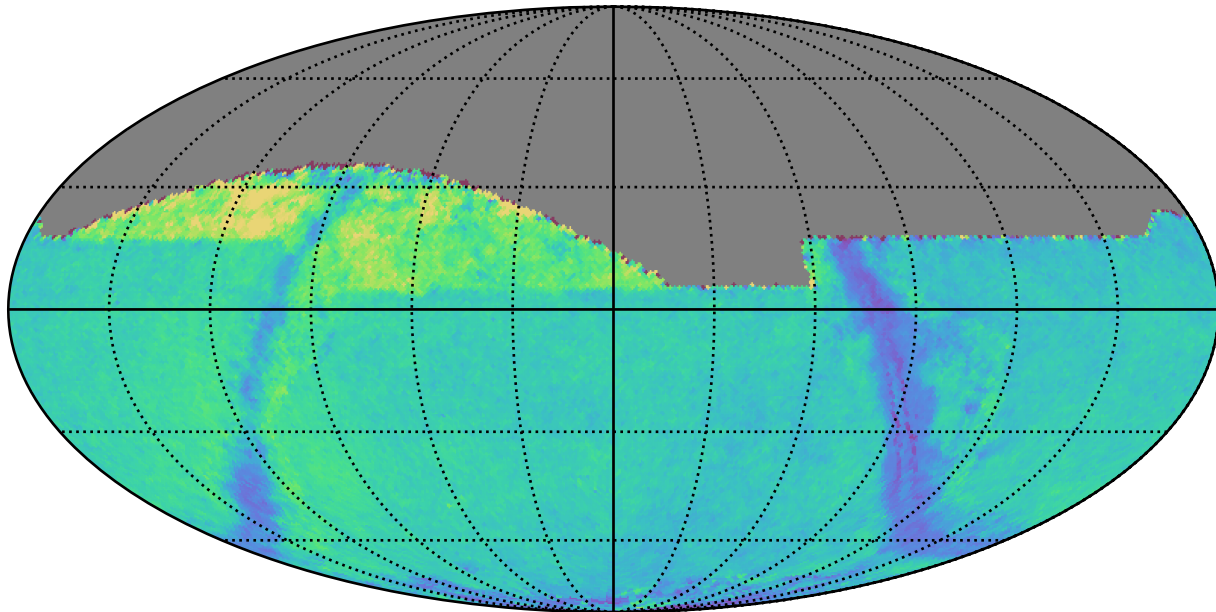

reweight_bulge_v3.3_10yrs : GalplaneTimePerFilter_xray_binaries_map_i

GalplaneTimePerFilter_xray_binaries_map_i
(filter mag MJD s)